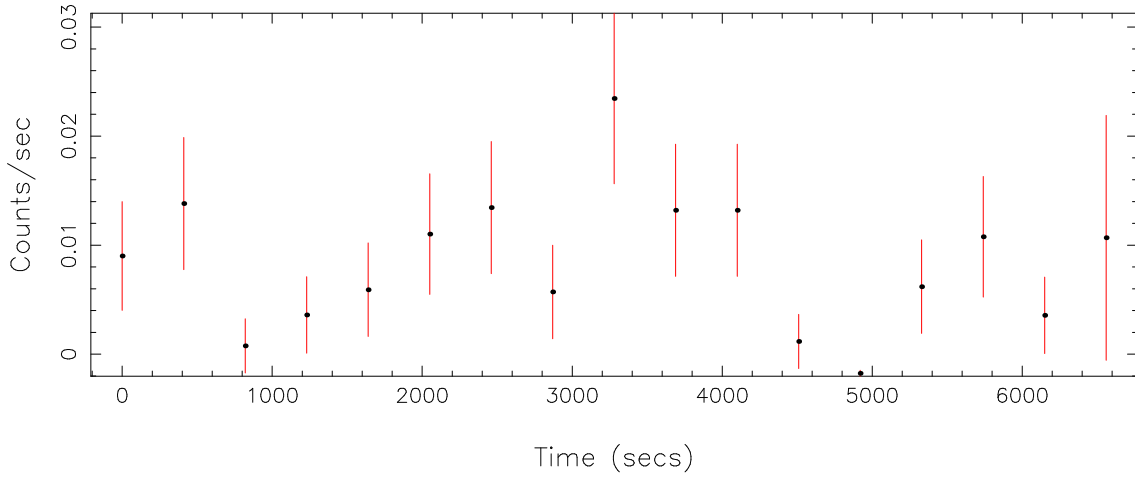

Filename: product/P0801271401M1S001SRCTSR8002.FIT

Obs. ID: 0801271401 (1RXSJ033842.)

Exp ID: M1S001

Source no.: 2

Source RA_corr: 3:39:4.35 (J2000)

Source Dec_corr: 2:42:35.3 (J2000)

Time series bin size: 410 secs

Plotted bin size: 410 secs

Time series start (MJD): 57959.9269105

Background subtracted time series

Mean Rate= 8.45461×10^{-3}

Background time series

Mean Rate= 1.36741×10^{-3}

GTI time series (histogram) and fractional exposure values (blue points)