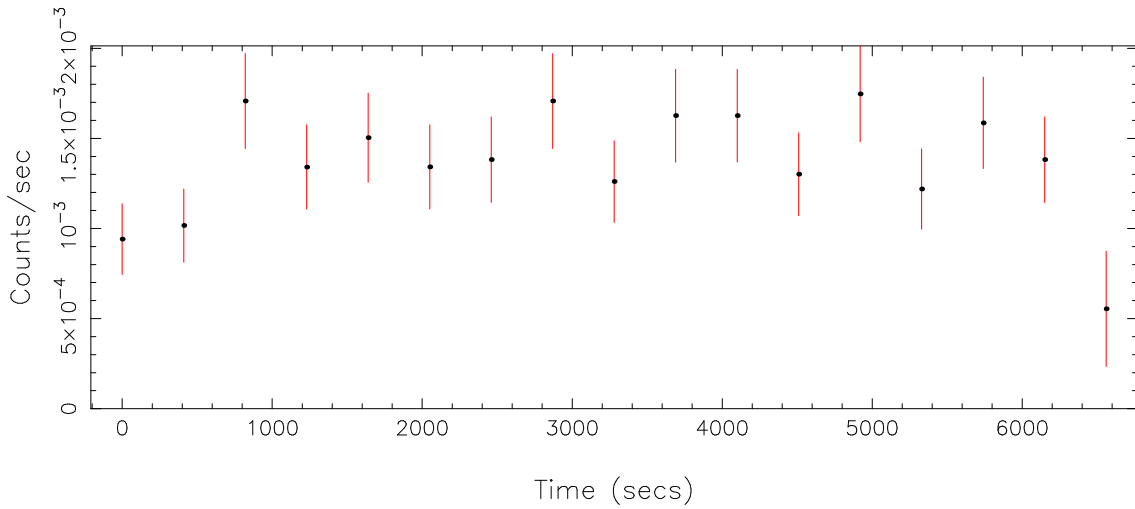

Plotted bin size: 410 secs

Time series start (MJD): 57959.9269105

Background subtracted time series

Mean Rate= 8.45461×10^{-3}

Background time series

Mean Rate= 1.36741×10^{-3}

GTI time series (histogram) and fractional exposure values (blue points)