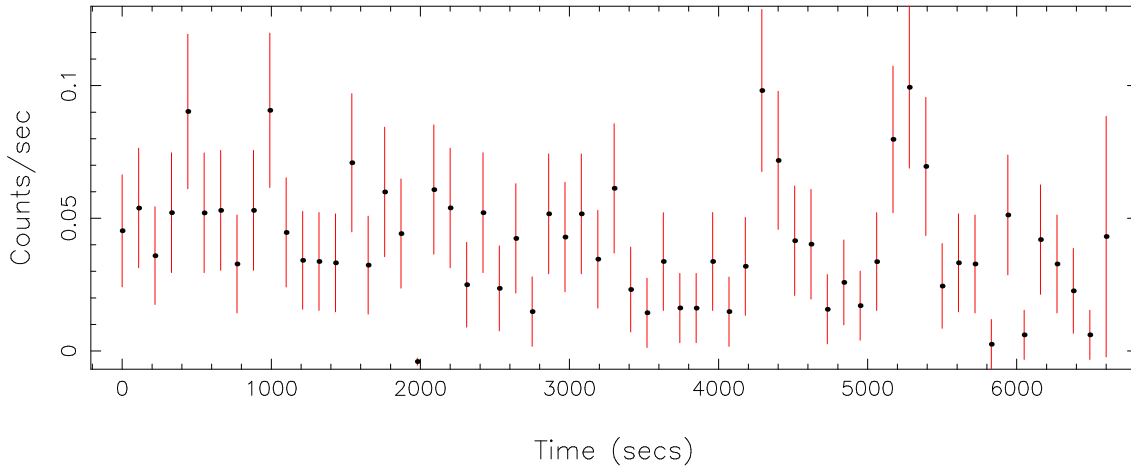

Filename: product/P0801271401M2S002SRCTSR8001.FIT
 Obs. ID: 0801271401 (1RXSJ033842.)
 Exp ID: M2S002
 Source no.: 1
 Source RA_corr: 3:38:42.89 (J2000)
 Source Dec_corr: 2:43:40.3 (J2000)
 Time series bin size: 110 secs
 Plotted bin size: 110 secs
 Time series start (MJD): 57959.9255820

Background subtracted time series

Mean Rate= 0.04092508

Background time series

Mean Rate= 3.13623×10^{-3}

GTI time series (histogram) and fractional exposure values (blue points)