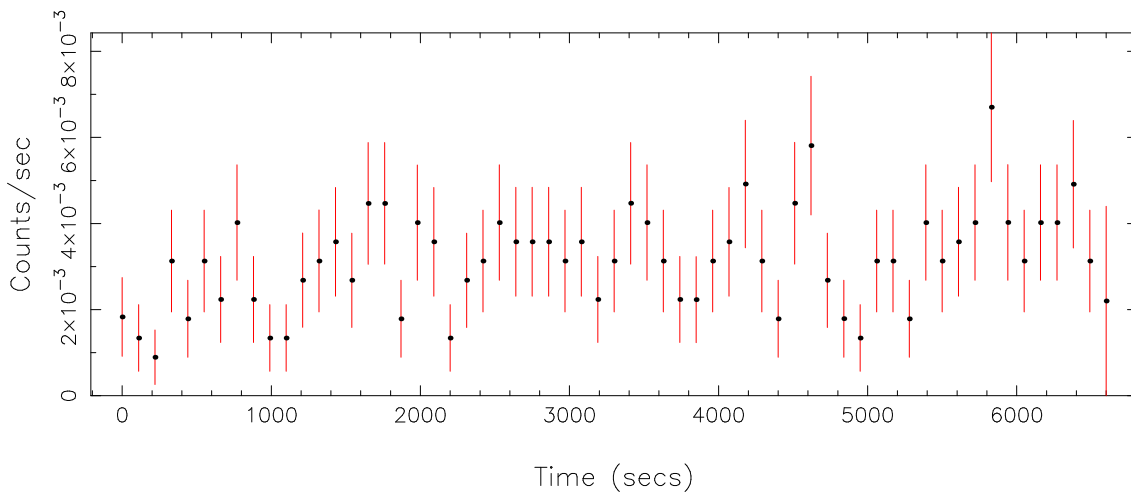

Filename: product/P0801271401M2S002SRCTSR8001.FIT
 Obs. ID: 0801271401 (1RXSJ033842.)
 Exp ID: M2S002
 Source no.: 1
 Source RA_corr: 3:38:42.89 (J2000)
 Source Dec_corr: 2:43:40.3 (J2000)
 Time series bin size: 110 secs
 Plotted bin size: 110 secs
 Time series start (MJD): 57959.9255820

Background subtracted time series

Mean Rate= 0.04092508

Background time series

Mean Rate= 3.13623×10^{-3}

GTI time series (histogram) and fractional exposure values (blue points)