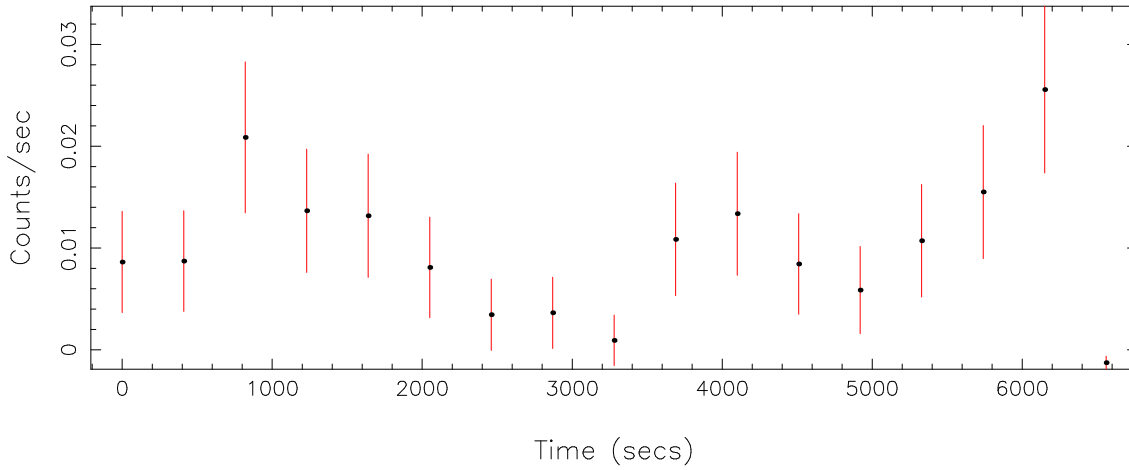

Filename: product/P0801271401M2S002SRCTSR8002.FIT  
 Obs. ID: 0801271401 (1RXSJ033842.)  
 Exp ID: M2S002  
 Source no.: 2  
 Source RA\_corr: 3:39:4.35 (J2000)  
 Source Dec\_corr: 2:42:35.3 (J2000)

Time series bin size: 410 secs  
 Plotted bin size: 410 secs  
 Time series start (MJD): 57959.9273181

Background subtracted time series

Mean Rate= 0.01000705

Background time series

Mean Rate=  $1.47048 \times 10^{-3}$

GTI time series (histogram) and fractional exposure values (blue points)