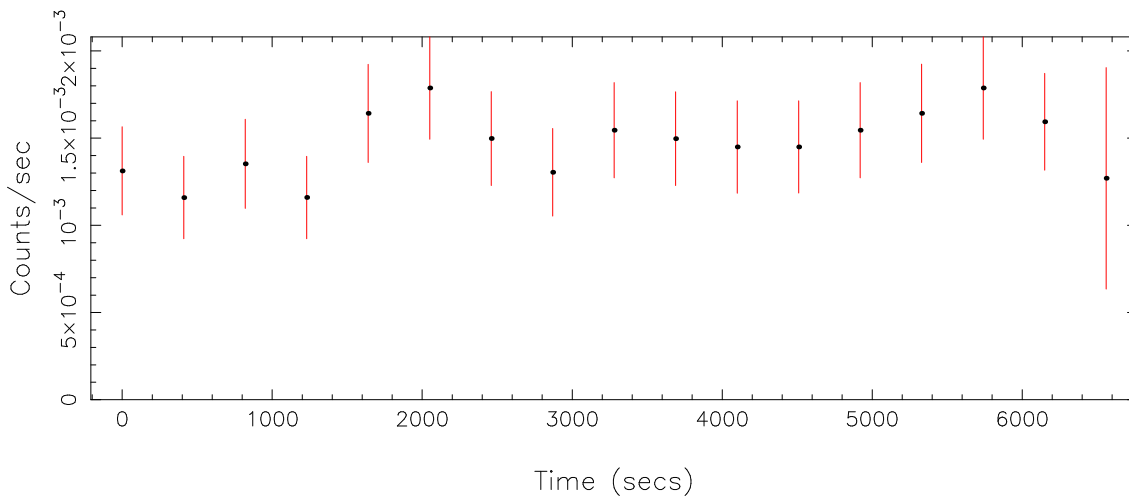

Filename: product/P0801271401M2S002SRCTSR8002.FIT  
 Obs. ID: 0801271401 (1RXSJ033842.)  
 Exp ID: M2S002  
 Source no.: 2  
 Source RA\_corr: 3:39:4.35 (J2000)  
 Source Dec\_corr: 2:42:35.3 (J2000)

Time series bin size: 410 secs  
 Plotted bin size: 410 secs  
 Time series start (MJD): 57959.9273181

Background subtracted time series

Mean Rate= 0.01000705

Background time series

Mean Rate=  $1.47048 \times 10^{-3}$

GTI time series (histogram) and fractional exposure values (blue points)