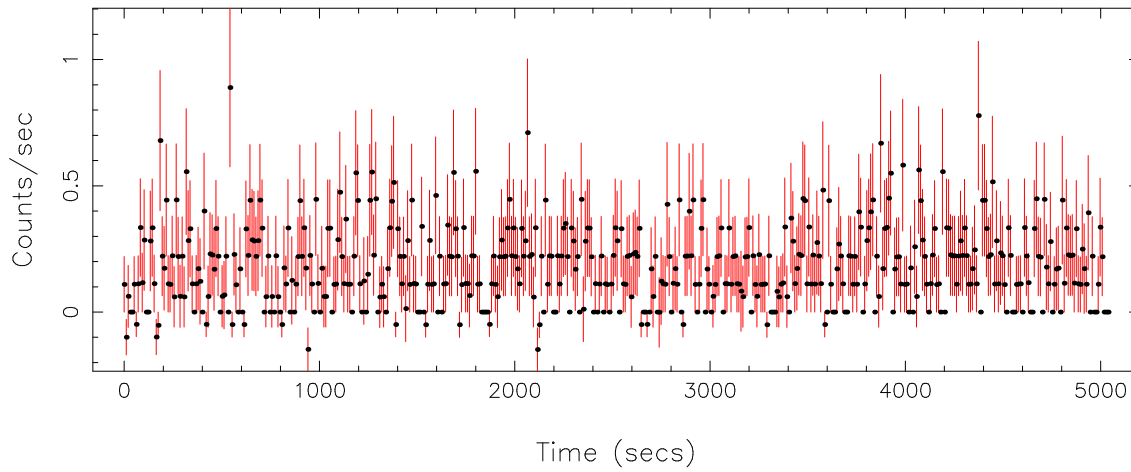

Filename: product/P0801271401PNS003SRCTSR8001.FIT

Obs. ID: 0801271401 (1RXSJ033842.)

Exp ID: PNS003

Source no.: 1

Source RA_corr: 3:38:42.89 (J2000)

Source Dec_corr: 2:43:40.3 (J2000)

Time series bin size: 1.46 secs

Plotted bin size: 10.2200003 secs

Time series start (MJD): 57959.9404934

Background subtracted time series

Mean Rate= 0.1786579

Background time series

Mean Rate= 0.01277267

GTI time series (histogram) and fractional exposure values (blue points)