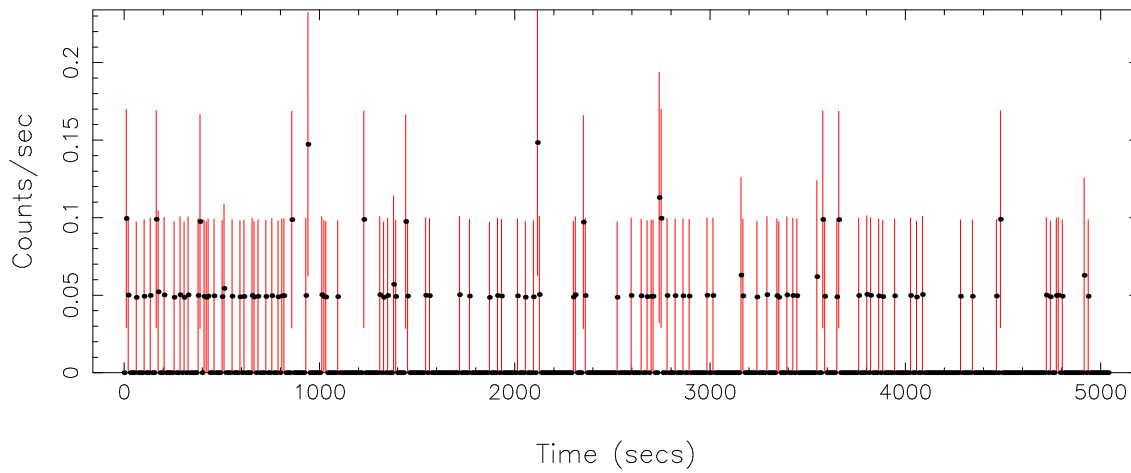

Filename: product/P0801271401PNS003SRCTSR8001.FIT

Obs. ID: 0801271401 (1RXSJ033842.)

Exp ID: PNS003

Source no.: 1

Source RA_corr: 3:38:42.89 (J2000)

Source Dec_corr: 2:43:40.3 (J2000)

Time series bin size: 1.46 secs

Plotted bin size: 10.2200003 secs

Time series start (MJD): 57959.9404934

Background subtracted time series

Mean Rate= 0.1786579

Background time series

Mean Rate= 0.01277267

GTI time series (histogram) and fractional exposure values (blue points)