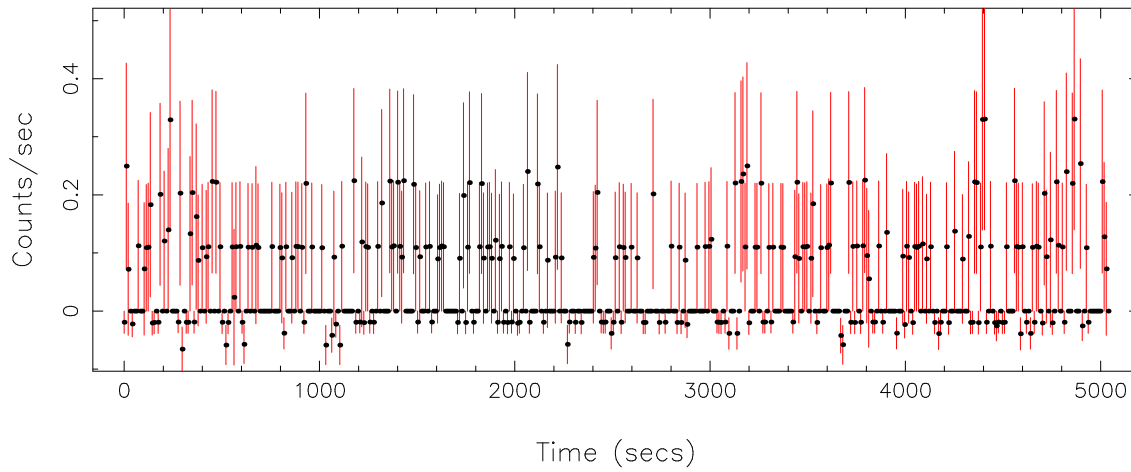

Filename: product/P0801271401PNS003SRCTSR8002.FIT

Obs. ID: 0801271401 (1RXSJ033842.)

Exp ID: PNS003

Source no.: 2

Source RA_corr: 3:39:4.35 (J2000)

Source Dec_corr: 2:42:35.3 (J2000)

Time series bin size: 1.46 secs

Plotted bin size: 10.2200003 secs

Time series start (MJD): 57959.9404934

Background subtracted time series

Mean Rate= 0.04503757

Background time series

Mean Rate= 7.54879×10^{-3}

GTI time series (histogram) and fractional exposure values (blue points)