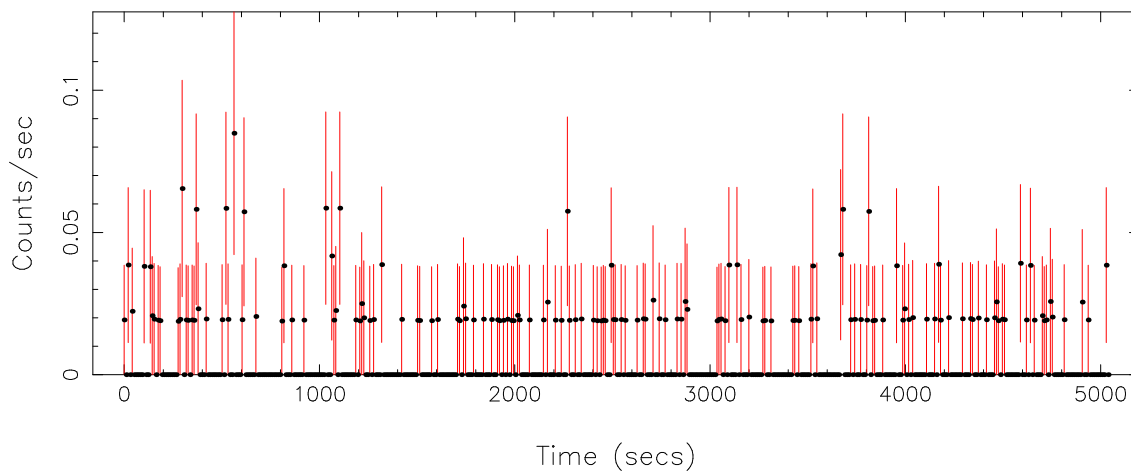

Plotted bin size: 10.2200003 secs

Time series start (MJD): 57959.9404934

Background subtracted time series

Mean Rate= 0.04503757

Background time series

Mean Rate= 7.54879×10^{-3}

GTI time series (histogram) and fractional exposure values (blue points)