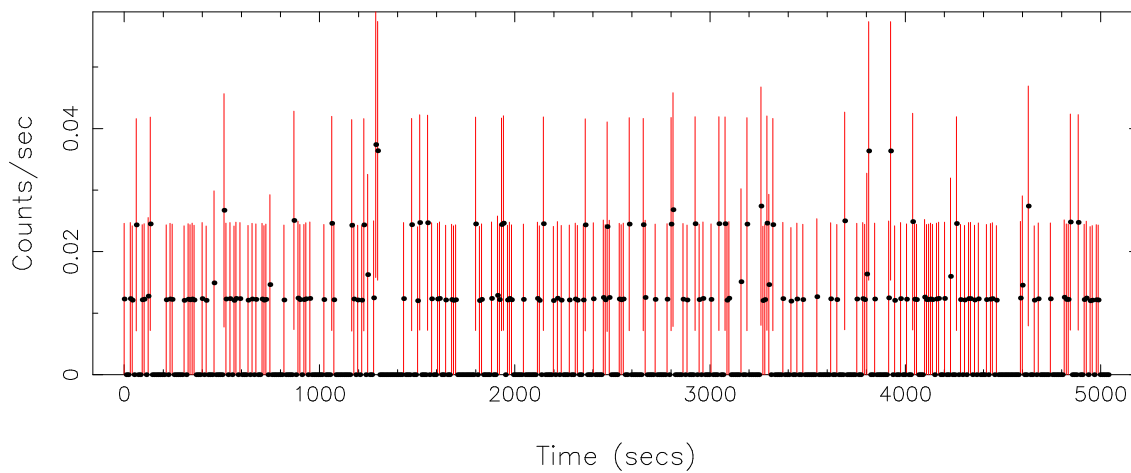

Filename: product/P0801271401PNS003SRCTSR8003.FIT

Obs. ID: 0801271401 (1RXSJ033842.)

Exp ID: PNS003

Source no.: 3

Source RA\_corr: 3:38:50.53 (J2000)

Source Dec\_corr: 2:50:53.9 (J2000)

Time series bin size: 1.46 secs

Plotted bin size: 10.2200003 secs

Time series start (MJD): 57959.9404934

Background subtracted time series

Mean Rate= 0.03565041

Background time series

Mean Rate=  $5.51818 \times 10^{-3}$

GTI time series (histogram) and fractional exposure values (blue points)