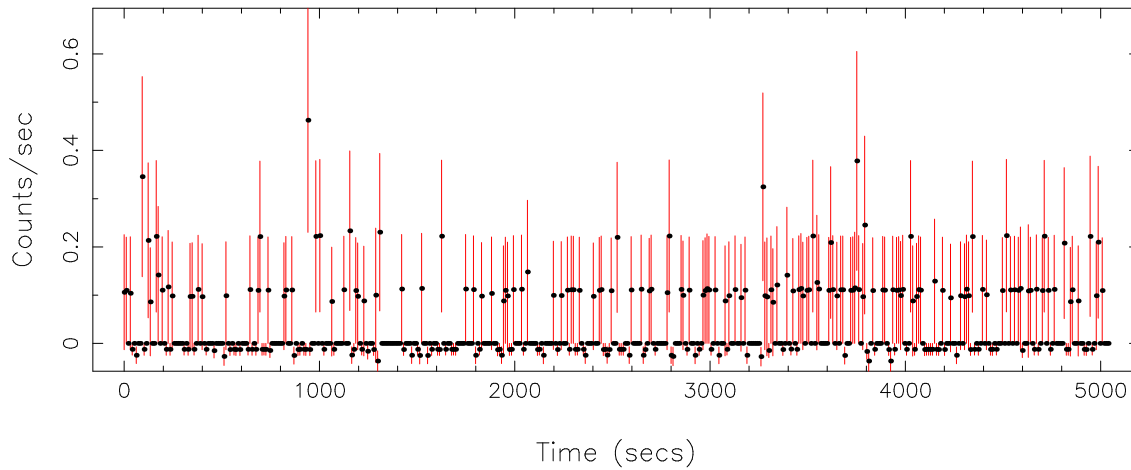

Filename: product/P0801271401PNS003SRCTSR8003.FIT

Obs. ID: 0801271401 (1RXSJ033842.)

Exp ID: PNS003

Source no.: 3

Source RA\_corr: 3:38:50.53 (J2000)

Source Dec\_corr: 2:50:53.9 (J2000)

Time series bin size: 1.46 secs

Plotted bin size: 10.2200003 secs

Time series start (MJD): 57959.9404934

Background subtracted time series

Mean Rate= 0.03565041

Background time series

Mean Rate=  $5.51818 \times 10^{-3}$

GTI time series (histogram) and fractional exposure values (blue points)