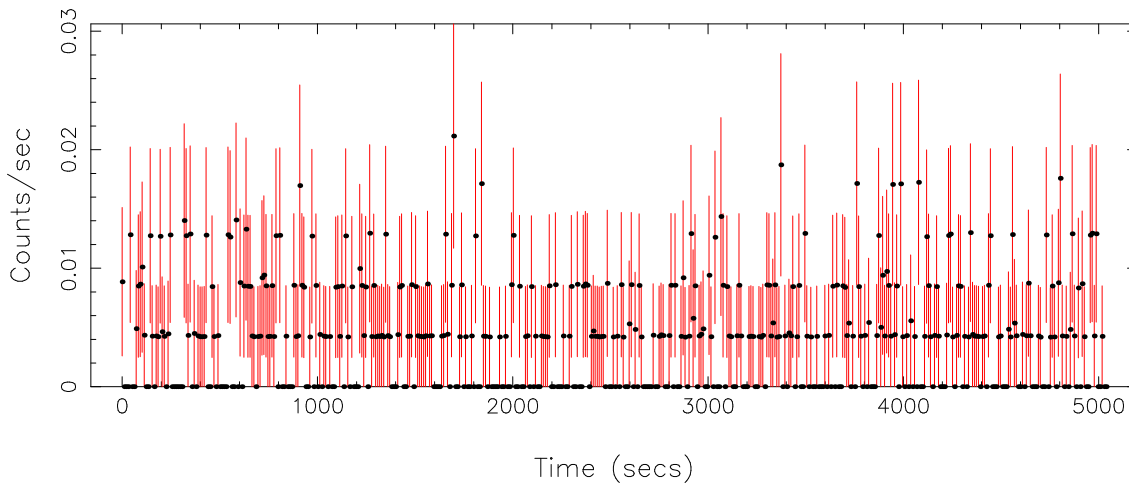

Filename: product/P0801271401PNS003SRCTSR8004.FIT

Obs. ID: 0801271401 (1RXSJ033842.)

Exp ID: PNS003

Source no.: 4

Source RA_corr: 3:38:9.72 (J2000)

Source Dec_corr: 2:49:30.6 (J2000)

Time series bin size: 1.46 secs

Plotted bin size: 10.2200003 secs

Time series start (MJD): 57959.9404934

Background subtracted time series

Mean Rate= 0.01782918

Background time series

Mean Rate= 4.16769×10^{-3}

GTI time series (histogram) and fractional exposure values (blue points)