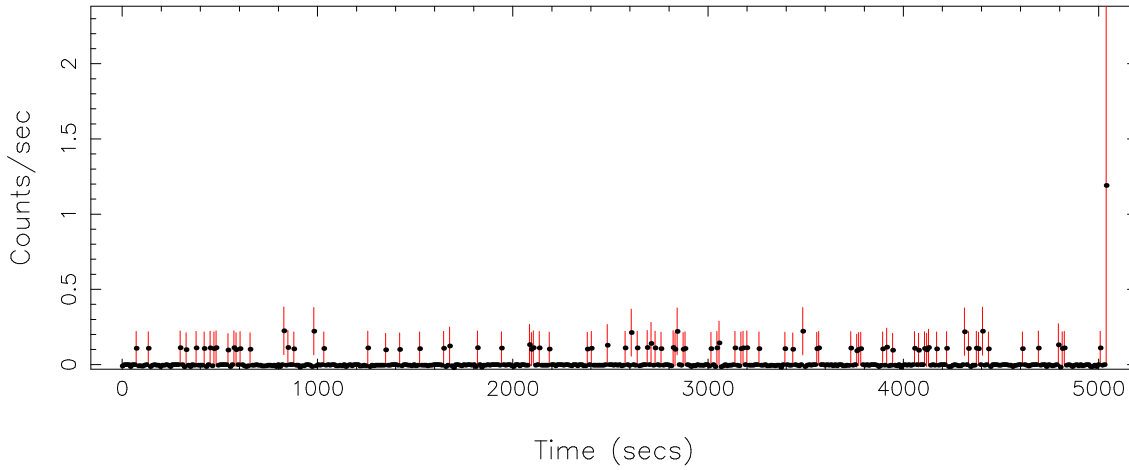

Filename: product/P0801271401PNS003SRCTSR8004.FIT

Obs. ID: 0801271401 (1RXSJ033842.)

Exp ID: PNS003

Source no.: 4

Source RA_corr: 3:38:9.72 (J2000)

Source Dec_corr: 2:49:30.6 (J2000)

Time series bin size: 1.46 secs

Plotted bin size: 10.2200003 secs

Time series start (MJD): 57959.9404934

Background subtracted time series

Mean Rate= 0.01782918

Background time series

Mean Rate= 4.16769×10^{-3}

GTI time series (histogram) and fractional exposure values (blue points)