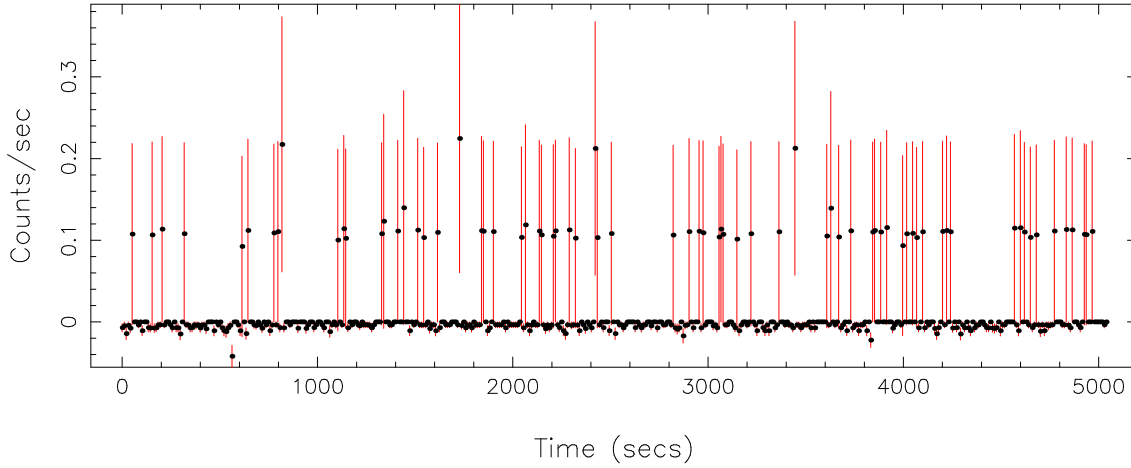

Filename: product/P0801271401PNS003SRCTSR8005.FIT

Obs. ID: 0801271401 (1RXSJ033842.)

Exp ID: PNS003

Source no.: 5

Source RA_corr: 3:39:1.24 (J2000)

Source Dec_corr: 2:41:12.9 (J2000)

Time series bin size: 1.46 secs

Plotted bin size: 10.2200003 secs

Time series start (MJD): 57959.9404934

Background subtracted time series

Mean Rate= 0.0137623

Background time series

Mean Rate= 3.62677×10^{-3}

GTI time series (histogram) and fractional exposure values (blue points)