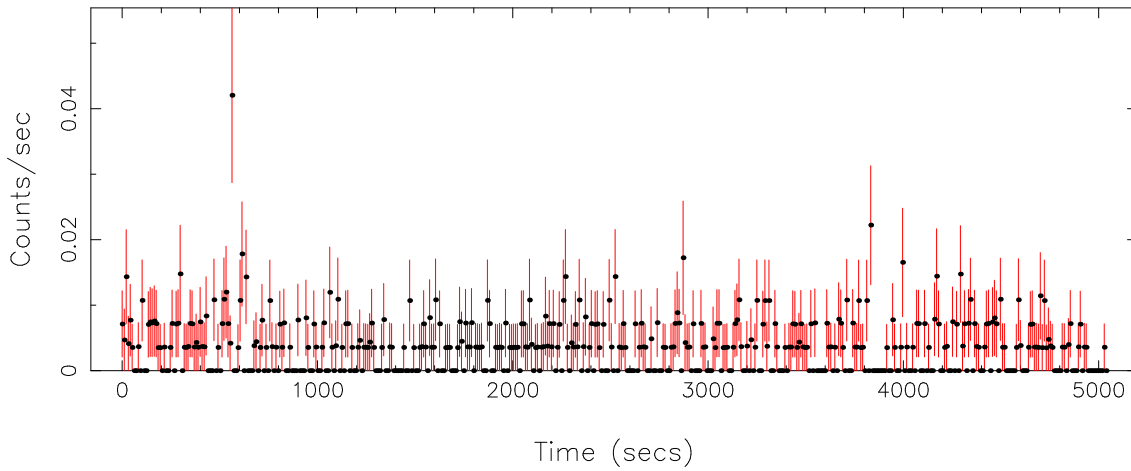

Plotted bin size: 10.2200003 secs

Time series start (MJD): 57959.9404934

Background subtracted time series

Mean Rate= 0.0137623

Background time series

Mean Rate= 3.62677×10^{-3}

GTI time series (histogram) and fractional exposure values (blue points)