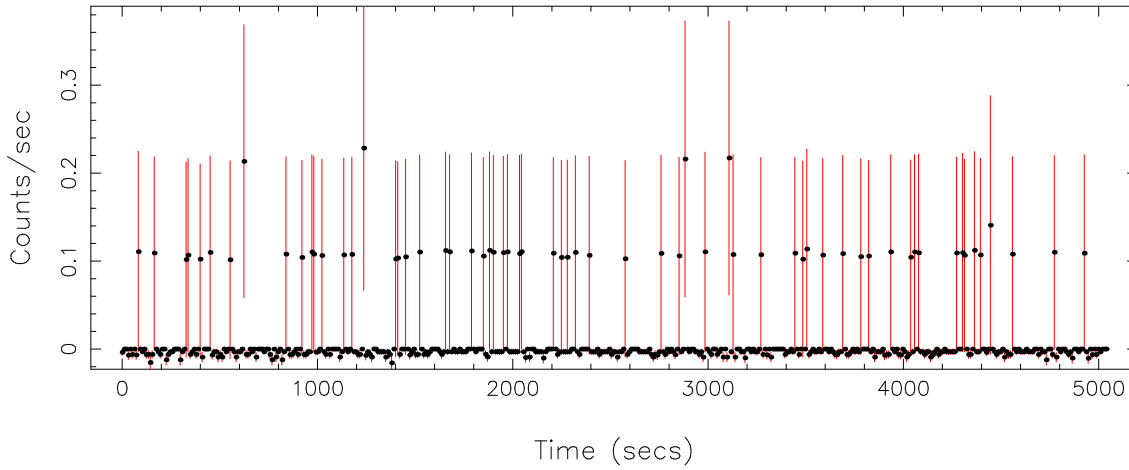

Filename: product/P0801271401PNS003SRCTSR8006.FIT  
Obs. ID: 0801271401 (1RXSJ033842.)  
Exp ID: PNS003  
Source no.: 6  
Source RA\_corr: 3:38:32.11 (J2000)  
Source Dec\_corr: 2:47:30.0 (J2000)  
Time series bin size: 1.46 secs  
Plotted bin size: 10.2200003 secs  
Time series start (MJD): 57959.9404934

Background subtracted time series

Mean Rate= 0.01207764

Background time series

Mean Rate=  $3.06058 \times 10^{-3}$

GTI time series (histogram) and fractional exposure values (blue points)