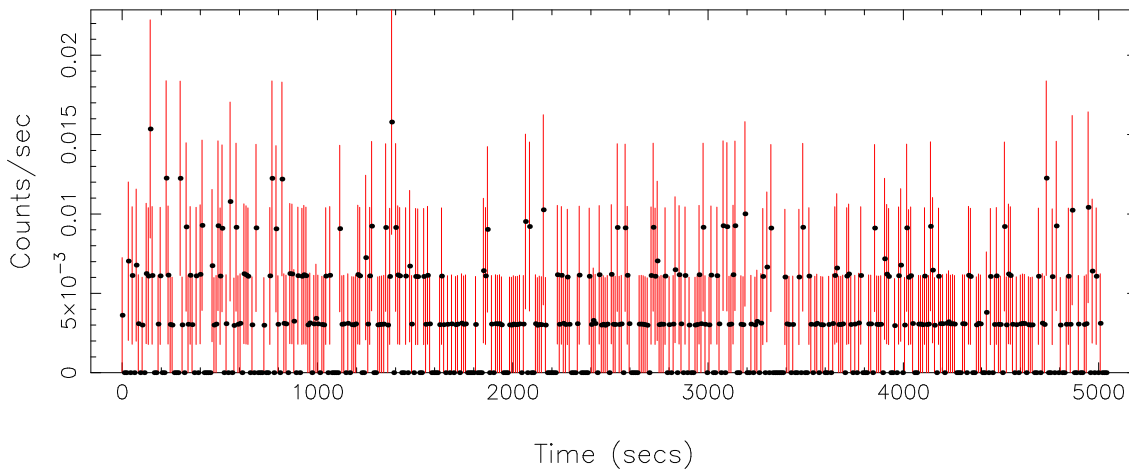

Filename: product/P0801271401PNS003SRCTSR8006.FIT  
Obs. ID: 0801271401 (1RXSJ033842.)  
Exp ID: PNS003  
Source no.: 6  
Source RA\_corr: 3:38:32.11 (J2000)  
Source Dec\_corr: 2:47:30.0 (J2000)  
Time series bin size: 1.46 secs  
Plotted bin size: 10.2200003 secs  
Time series start (MJD): 57959.9404934

Background subtracted time series

Mean Rate= 0.01207764

Background time series

Mean Rate=  $3.06058 \times 10^{-3}$

GTI time series (histogram) and fractional exposure values (blue points)