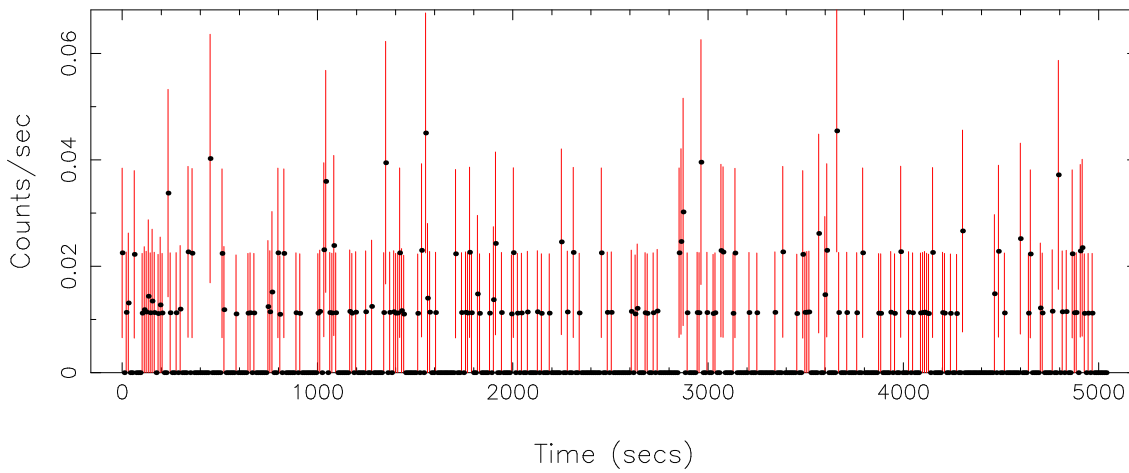

Filename: product/P0801271401PNS003SRCTSR8007.FIT
 Obs. ID: 0801271401 (1RXSJ033842.)
 Exp ID: PNS003
 Source no.: 7
 Source RA_corr: 3:38:59.60 (J2000)
 Source Dec_corr: 2:31:30.9 (J2000)

Time series bin size: 1.46 secs
 Plotted bin size: 10.2200003 secs
 Time series start (MJD): 57959.9404934

Background subtracted time series

Mean Rate= 0.01401259

Background time series

Mean Rate= 5.25043×10^{-3}

GTI time series (histogram) and fractional exposure values (blue points)