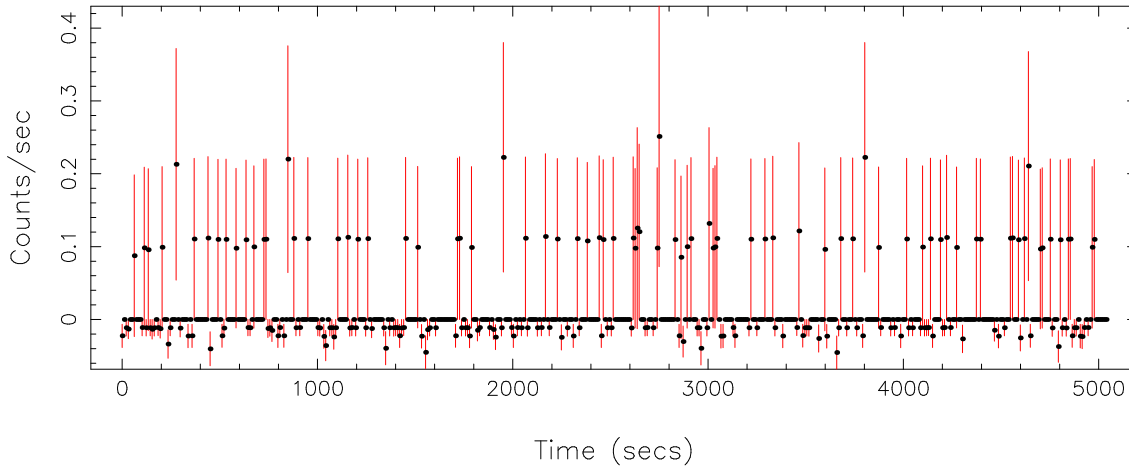

Filename: product/P0801271401PNS003SRCTSR8007.FIT
 Obs. ID: 0801271401 (1RXSJ033842.)
 Exp ID: PNS003
 Source no.: 7
 Source RA_corr: 3:38:59.60 (J2000)
 Source Dec_corr: 2:31:30.9 (J2000)

Time series bin size: 1.46 secs
 Plotted bin size: 10.2200003 secs
 Time series start (MJD): 57959.9404934

Background subtracted time series

Mean Rate= 0.01401259

Background time series

Mean Rate= 5.25043×10^{-3}

GTI time series (histogram) and fractional exposure values (blue points)