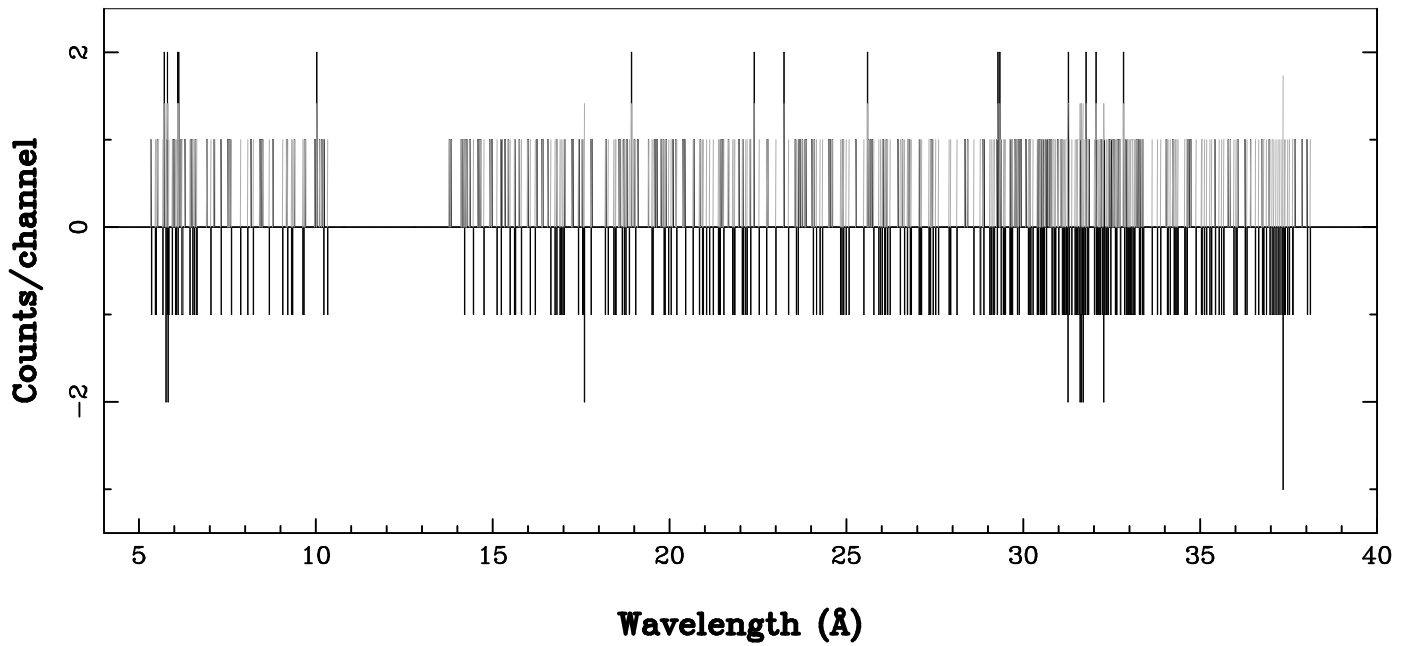

XMM - RGS1 - OBJECT: 1RXSJ033842.8+02433 - RA: 54.67861 - DEC: 2.72768 DATE-OBS 2017-07-25T22:10:08
OBS-ID: 0801271401 - EXP-ID: Indef - Exp. Time: 6841.9189453125 DATE-END 2017-07-26T00:05:21
Key: - data - errors

SOURCE ID: 3 - SPECTRUM ORDER: 1
EPIC00001

NET SPECTRUM, No rebinning

SOURCE ID: 3 - SPECTRUM ORDER: 2
EPIC00001

NET SPECTRUM, No rebinning