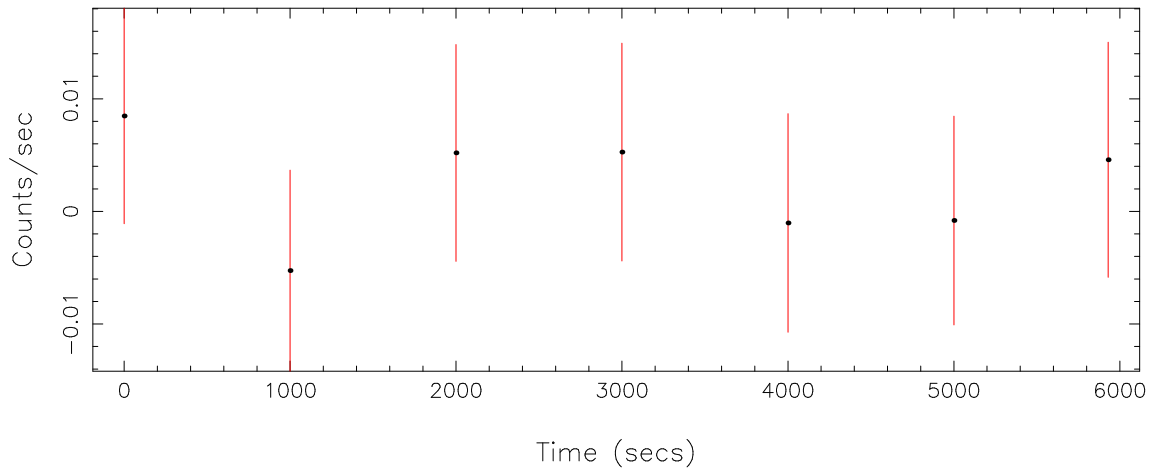

Filename: product/P0801271401R1S004SRCTSR0003.FIT

Obs. ID: 0801271401 (1RXSJ033842.)

Exp ID: RGS1004

Source no.: 3

Source RA_corr: 3:38:42.86 (J2000)

Source Dec_corr: 2:43:39.6 (J2000)

Time series bin size: 1000 secs

Plotted bin size: 1000 secs

Time series start (MJD): 57959.9307693

Background subtracted time series

Mean Rate= 2.34795×10^{-3}

Background time series

Mean Rate= 0.05225442

GTI time series (histogram) and fractional exposure values (blue points)