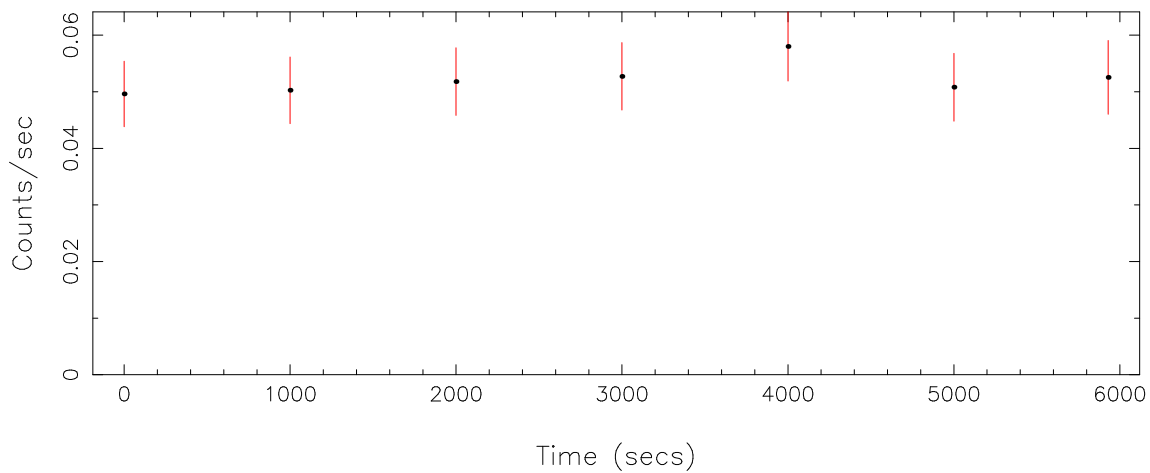

Plotted bin size: 1000 secs

Time series start (MJD): 57959.9307693

Background subtracted time series

Mean Rate= 2.34795×10^{-3}

Background time series

Mean Rate= 0.05225442

GTI time series (histogram) and fractional exposure values (blue points)