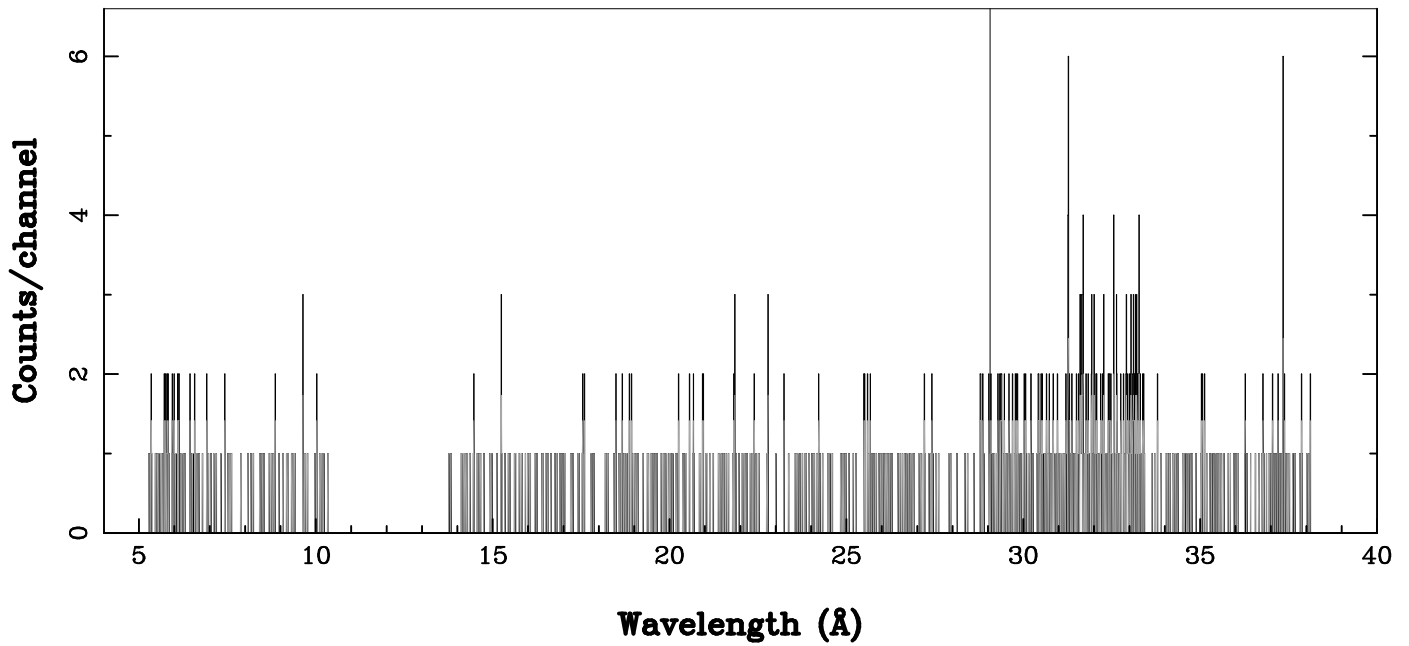

XMM - RGS1 - OBJECT: 1RXSJ033842.8+02433 - RA: 54.67861 - DEC: 2.72768  
OBS-ID: 0801271401 - EXP-ID: Indef - Exp. Time: 6841.9189453125 DATE-OBS 2017-07-25T22:10:08  
DATE-END 2017-07-26T00:05:21  
Key: - data - errors

SOURCE ID: 32 - SPECTRUM ORDER: 1 SRC+BKG SPECTRUM, No rebinning  
WHOLE\_FIELD

SOURCE ID: 32 - SPECTRUM ORDER: 2 SRC+BKG SPECTRUM, No rebinning  
WHOLE\_FIELD