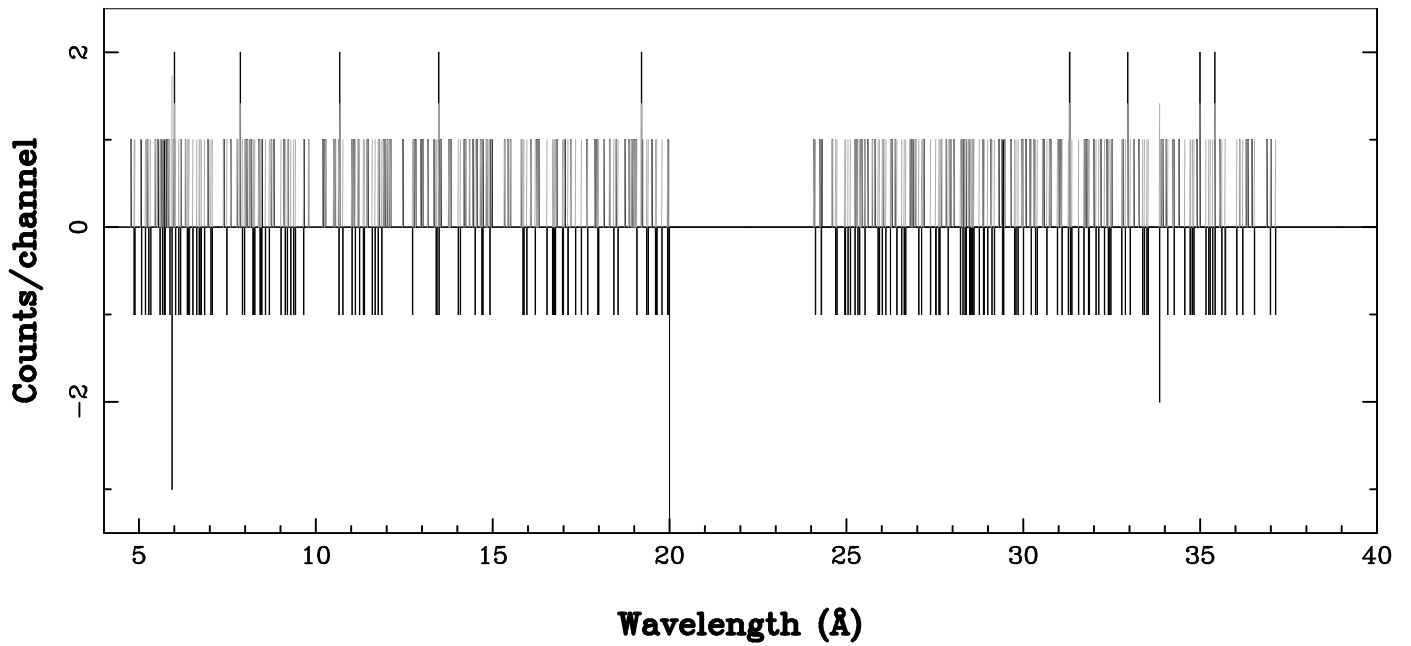

XMM - RGS2 - OBJECT: 1RXSJ033842.8+02433 - RA: 54.67861 - DEC: 2.72768 DATE-OBS 2017-07-25T22:10:15
OBS-ID: 0801271401 - EXP-ID: Indef - Exp. Time: 6800.61962890625 DATE-END 2017-07-26T00:05:25
Key: - data - errors

SOURCE ID: 3 - SPECTRUM ORDER: 1
EPIC00001

NET SPECTRUM, No rebinning

SOURCE ID: 3 - SPECTRUM ORDER: 2
EPIC00001

NET SPECTRUM, No rebinning