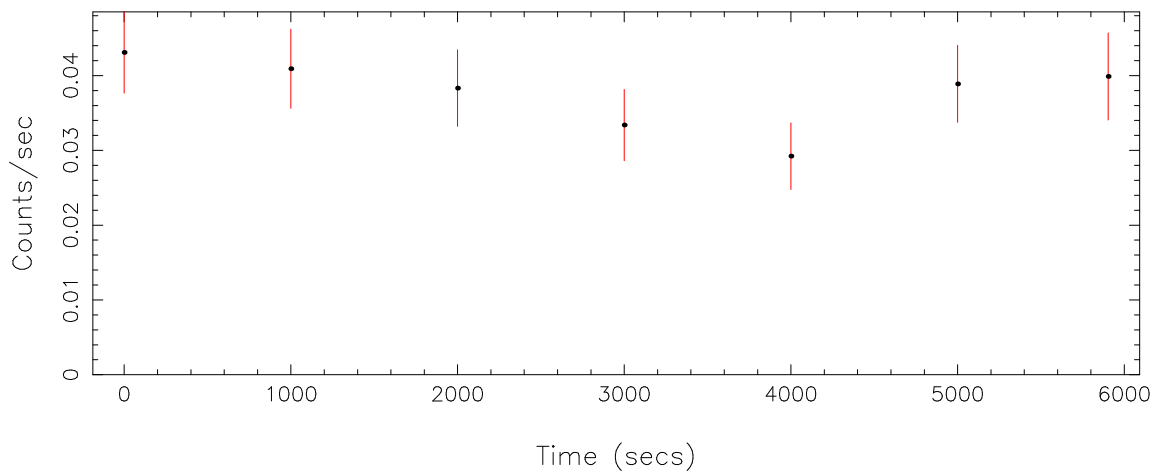

Plotted bin size: 1000 secs

Time series start (MJD): 57959.9313846

Background subtracted time series

Mean Rate= 0.01571974

Background time series

Mean Rate= 0.03767643

GTI time series (histogram) and fractional exposure values (blue points)