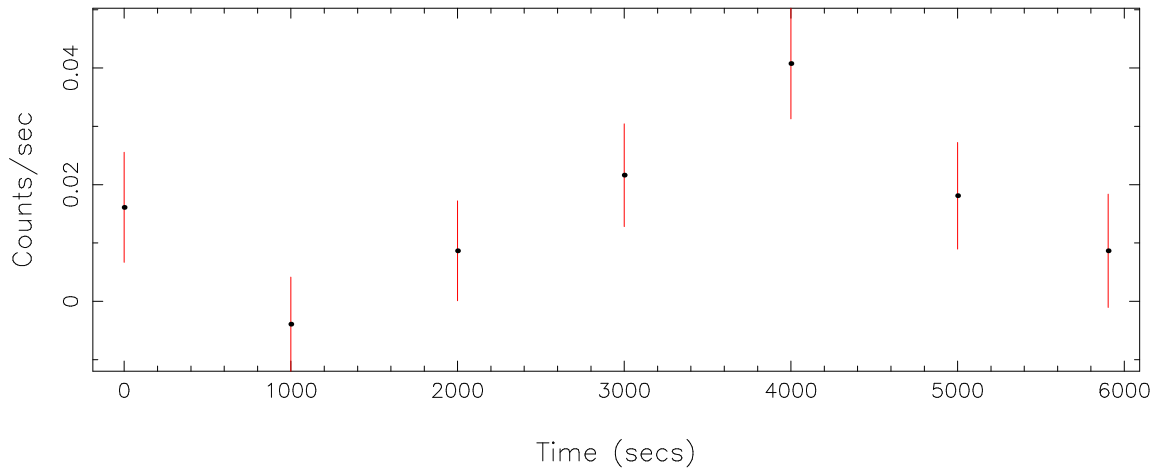

Filename: product/P0801271401R2S005SRCTSR0003.FIT

Obs. ID: 0801271401 (1RXSJ033842.)

Exp ID: RGS2005

Source no.: 3

Source RA_corr: 3:38:42.86 (J2000)

Source Dec_corr: 2:43:39.6 (J2000)

Time series bin size: 1000 secs

Plotted bin size: 1000 secs

Time series start (MJD): 57959.9313846

Background subtracted time series

Mean Rate= 0.01571974

Background time series

Mean Rate= 0.03767643

GTI time series (histogram) and fractional exposure values (blue points)