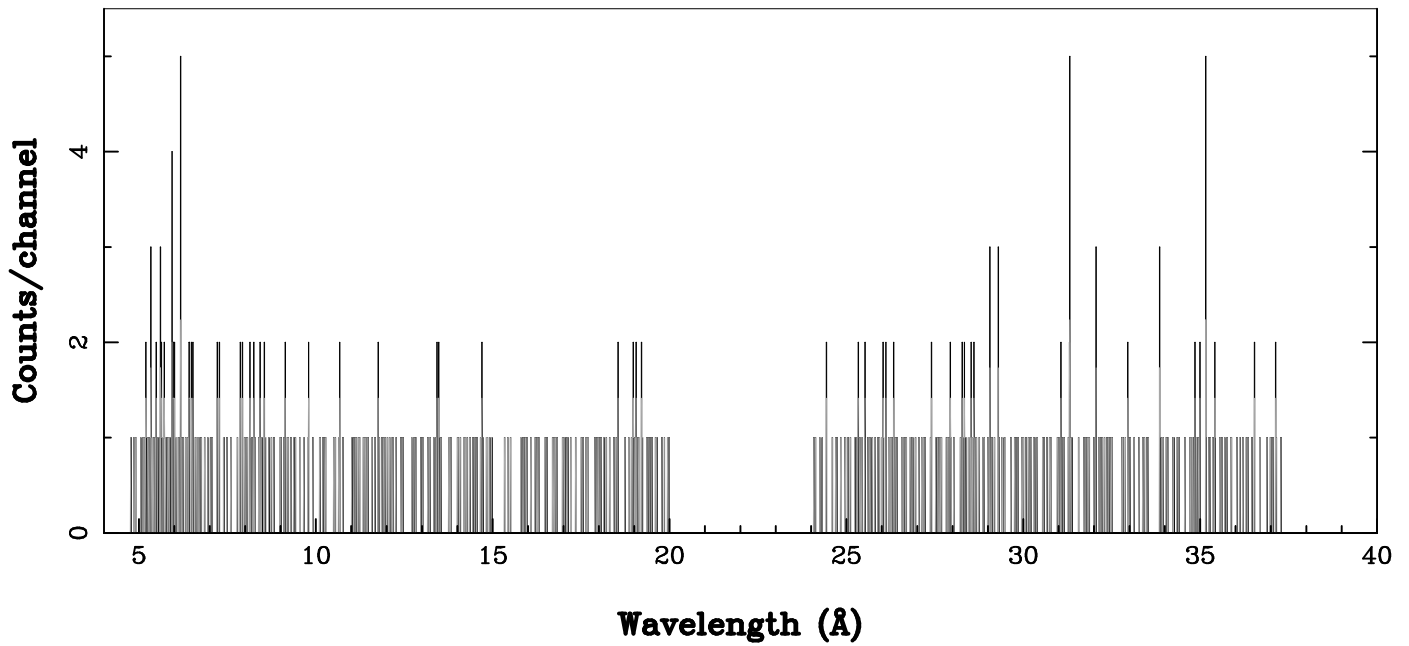

XMM - RGS2 - OBJECT: 1RXSJ033842.8+02433 - RA: 54.67861 - DEC: 2.72768
OBS-ID: 0801271401 - EXP-ID: Indef - Exp. Time: 6800.61962890625 DATE-OBS 2017-07-25T22:10:15
DATE-END 2017-07-26T00:05:25
Key: - data - errors

SOURCE ID: 32 - SPECTRUM ORDER: 1 SRC+BKG SPECTRUM, No rebinning
WHOLE_FIELD

SOURCE ID: 32 - SPECTRUM ORDER: 2 SRC+BKG SPECTRUM, No rebinning
WHOLE_FIELD