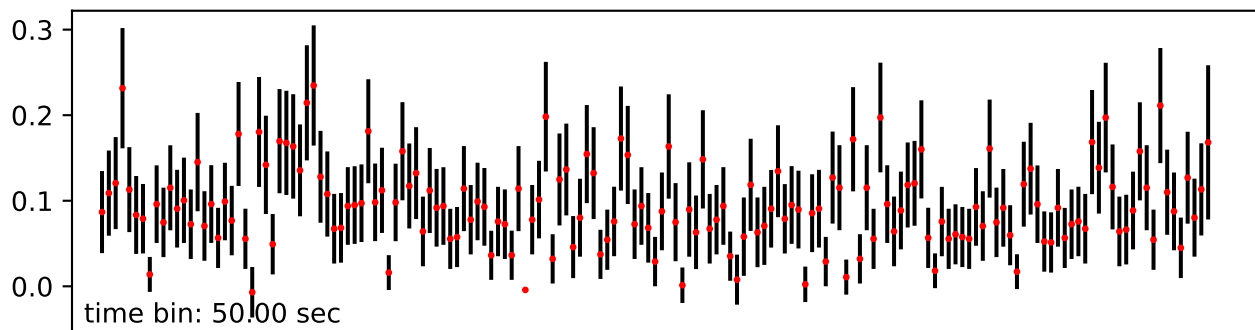

Merged TimeSeries

OBS_ID: 0801271501

EPIC SRCNUM: 1

RA,Dec: 05h22m45.6626s +02d47m44.9553s

EPN

EMOS1

EMOS2

RGS1+RGS2