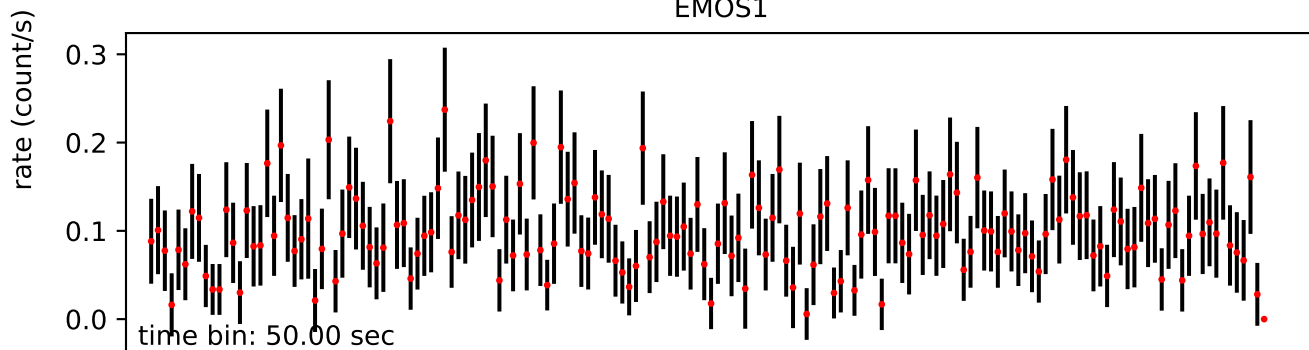

Merged TimeSeries

OBS_ID: 0801271501

EPIC SRCNUM: 1

RA,Dec: 05h22m45.6626s +02d47m44.9553s

EPN

EMOS1

EMOS2

RGS1+RGS2