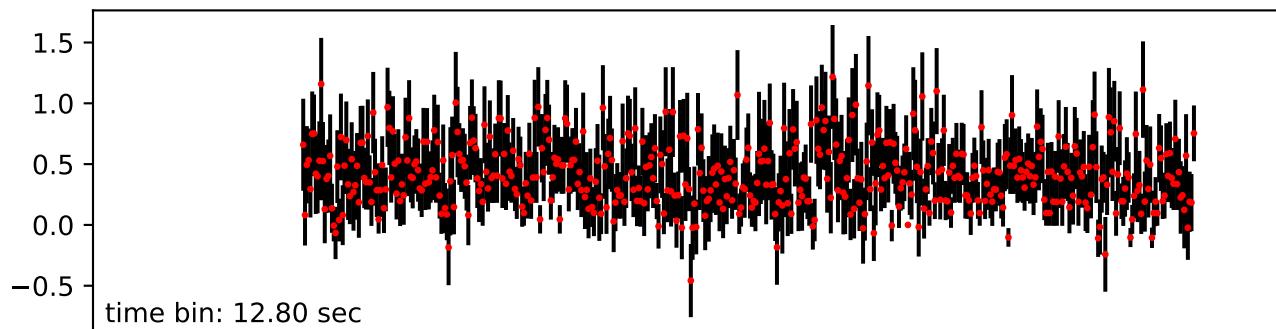

Merged TimeSeries

OBS_ID: 0801271501

EPIC SRCNUM: 1

RA,Dec: 05h22m45.6626s +02d47m44.9553s

EPN

EMOS1

EMOS2

RGS1+RGS2