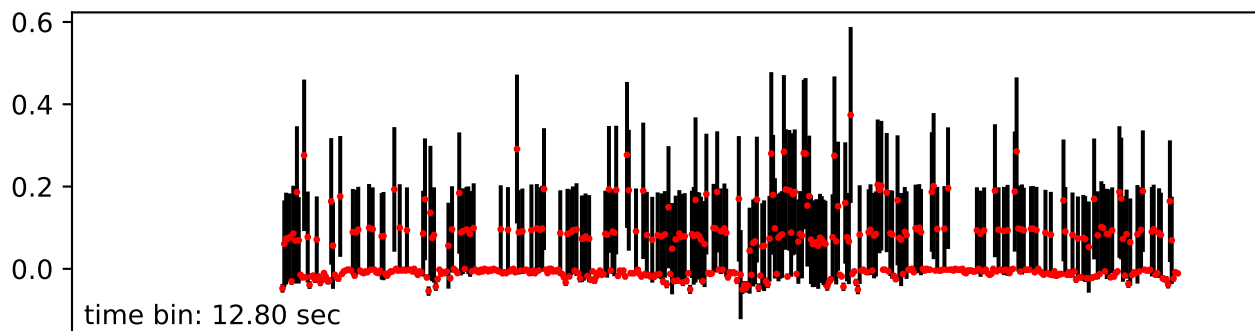

Merged TimeSeries

OBS_ID: 0801271501

EPIC SRCNUM: 2

RA,Dec: 05h22m48.18s +02d48m01.8989s

EPN

EMOS1

EMOS2

RGS1+RGS2