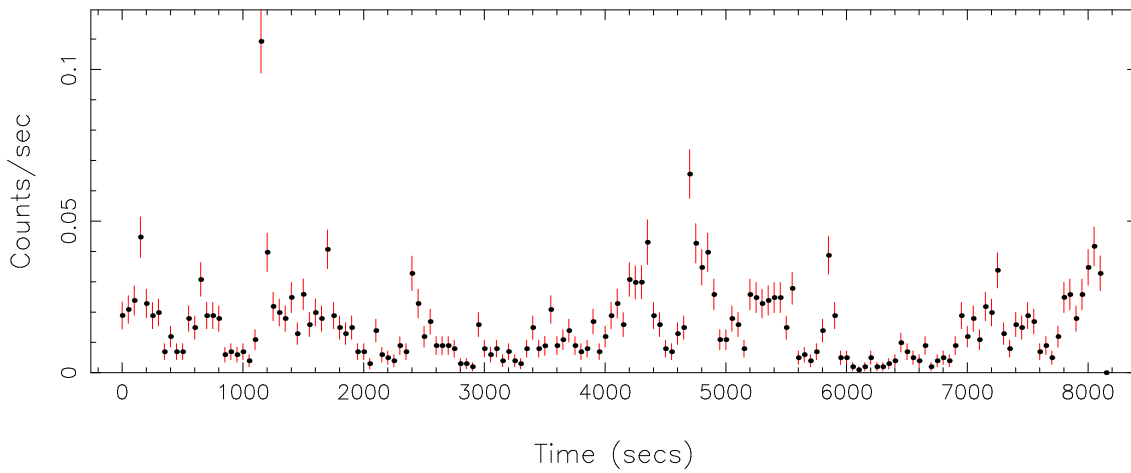

Time series bin size: 50 secs  
 Plotted bin size: 50 secs  
 Time series start (MJD): 58176.5769899

Background subtracted time series

Mean Rate= 0.0997692

Background time series

Mean Rate= 0.01560706

GTI time series (histogram) and fractional exposure values (blue points)