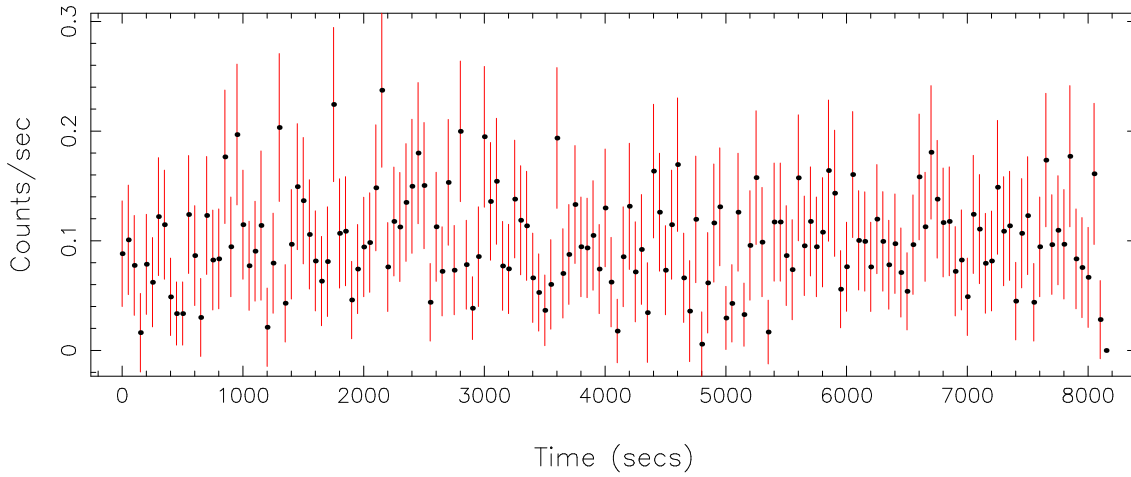

Filename: product/P0801271501M1S001SRCTSR8001.FIT  
 Obs. ID: 0801271501 (1RXSJ052246.)  
 Exp ID: M1S001  
 Source no.: 1  
 Source RA\_corr: 5:22:45.73 (J2000)  
 Source Dec\_corr: 2:47:46.3 (J2000)

Time series bin size: 50 secs  
 Plotted bin size: 50 secs  
 Time series start (MJD): 58176.5769899

Background subtracted time series

Mean Rate= 0.0997692

Background time series

Mean Rate= 0.01560706

GTI time series (histogram) and fractional exposure values (blue points)