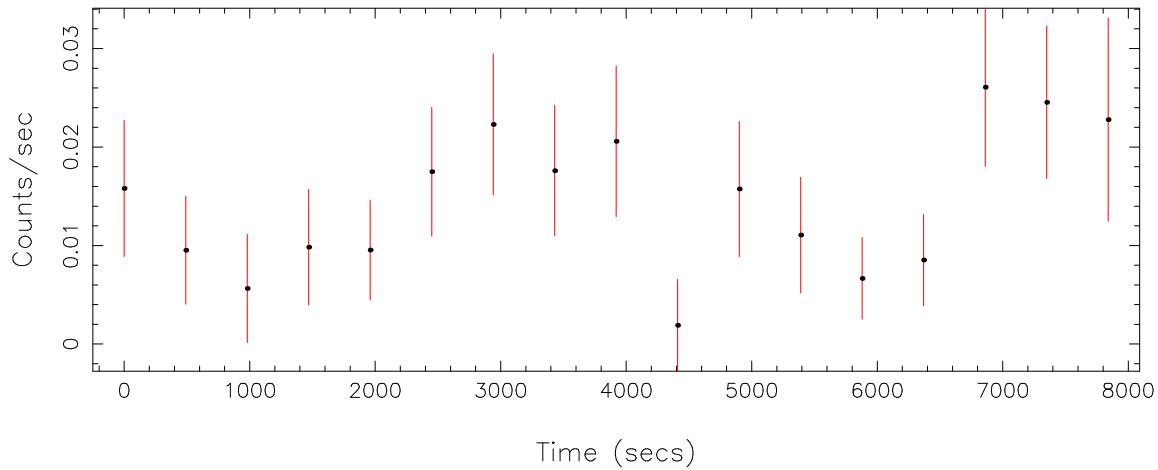

Filename: product/P0801271501M1S001SRCTSR8002.FIT

Obs. ID: 0801271501 (1RXSJ052246.)

Exp ID: M1S001

Source no.: 2

Source RA\_corr: 5:22:48.25 (J2000)

Source Dec\_corr: 2:48:3.3 (J2000)

Time series bin size: 490 secs

Plotted bin size: 490 secs

Time series start (MJD): 58176.5795362

Background subtracted time series

Mean Rate= 0.01444744

Background time series

Mean Rate=  $5.29002 \times 10^{-3}$

GTI time series (histogram) and fractional exposure values (blue points)