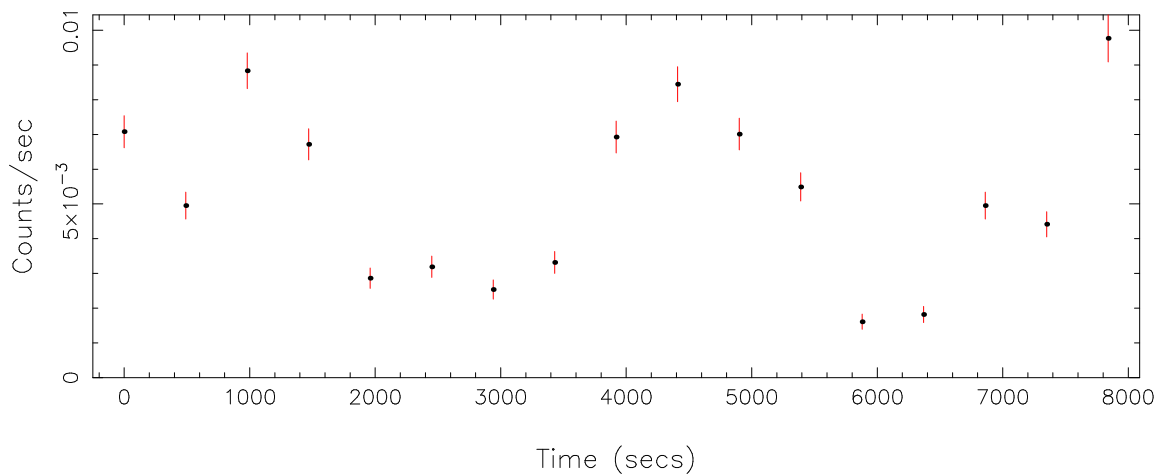

Plotted bin size: 490 secs

Time series start (MJD): 58176.5795362

Background subtracted time series

Mean Rate= 0.01444744

Background time series

Mean Rate=  $5.29002 \times 10^{-3}$

GTI time series (histogram) and fractional exposure values (blue points)