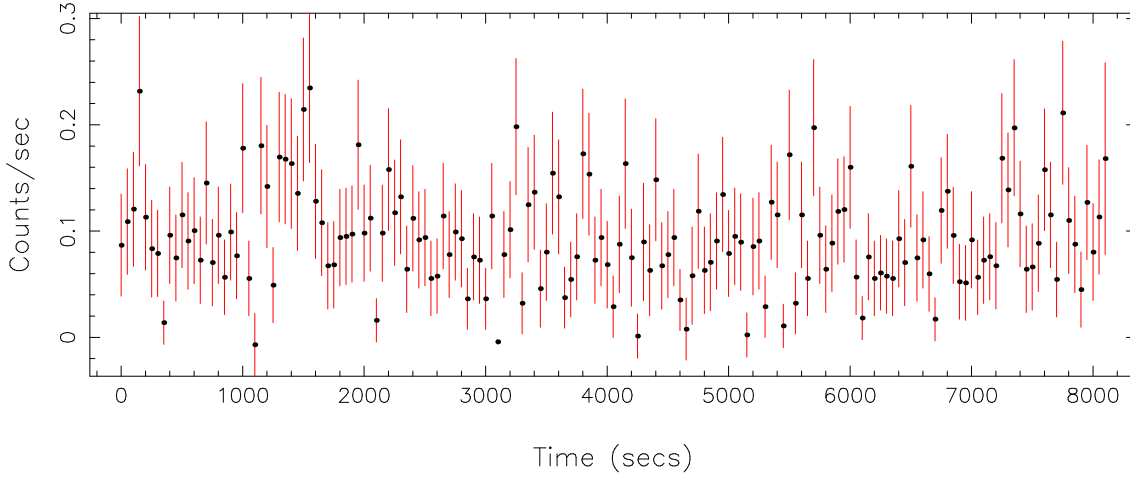

Filename: product/P0801271501M2S002SRCTSR8001.FIT
Obs. ID: 0801271501 (1RXSJ052246.)
Exp ID: M2S002
Source no.: 1
Source RA_corr: 5:22:45.73 (J2000)
Source Dec_corr: 2:47:46.3 (J2000)
Time series bin size: 50 secs
Plotted bin size: 50 secs
Time series start (MJD): 58176.5773987

Background subtracted time series

Mean Rate= 0.09498793

Background time series

Mean Rate= 9.93874×10^{-3}

GTI time series (histogram) and fractional exposure values (blue points)