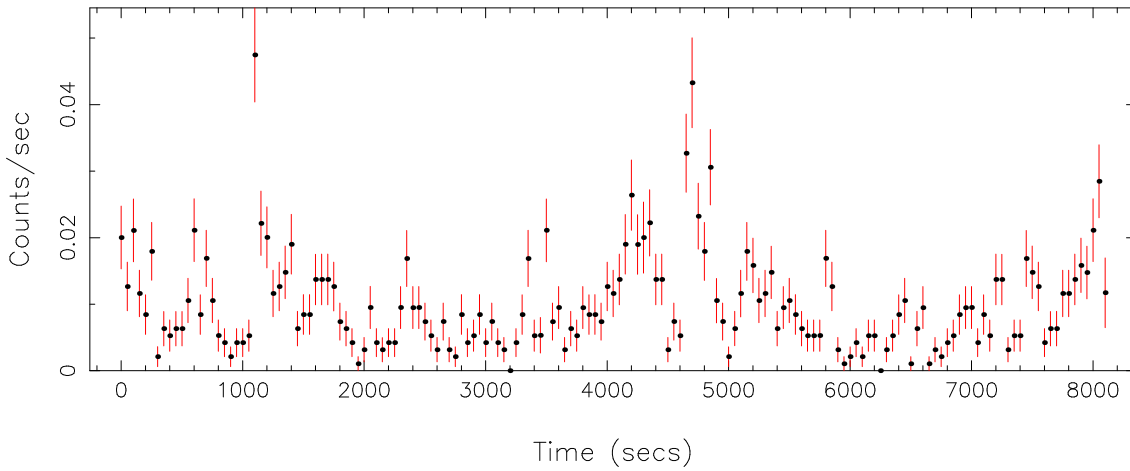

Filename: product/P0801271501M2S002SRCTSR8001.FIT
Obs. ID: 0801271501 (1RXSJ052246.)
Exp ID: M2S002
Source no.: 1
Source RA_corr: 5:22:45.73 (J2000)
Source Dec_corr: 2:47:46.3 (J2000)
Time series bin size: 50 secs
Plotted bin size: 50 secs
Time series start (MJD): 58176.5773987

Background subtracted time series

Mean Rate= 0.09498793

Background time series

Mean Rate= 9.93874×10^{-3}

GTI time series (histogram) and fractional exposure values (blue points)