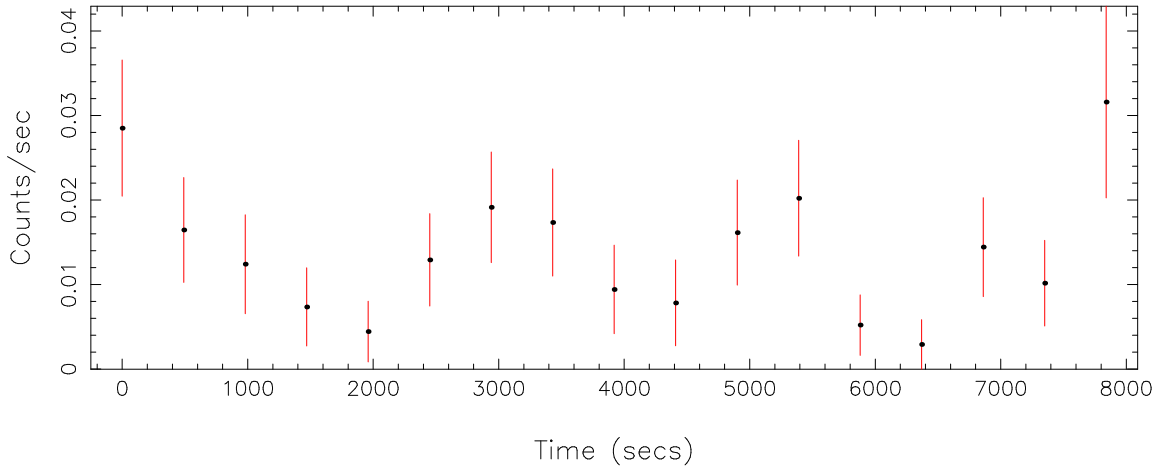

Filename: product/P0801271501M2S002SRCTSR8002.FIT
 Obs. ID: 0801271501 (1RXSJ052246.)
 Exp ID: M2S002
 Source no.: 2
 Source RA_corr: 5:22:48.25 (J2000)
 Source Dec_corr: 2:48:3.3 (J2000)
 Time series bin size: 490 secs
 Plotted bin size: 490 secs
 Time series start (MJD): 58176.5799450

Background subtracted time series

Mean Rate= 0.01390498

Background time series

Mean Rate= 2.48745×10^{-3}

GTI time series (histogram) and fractional exposure values (blue points)