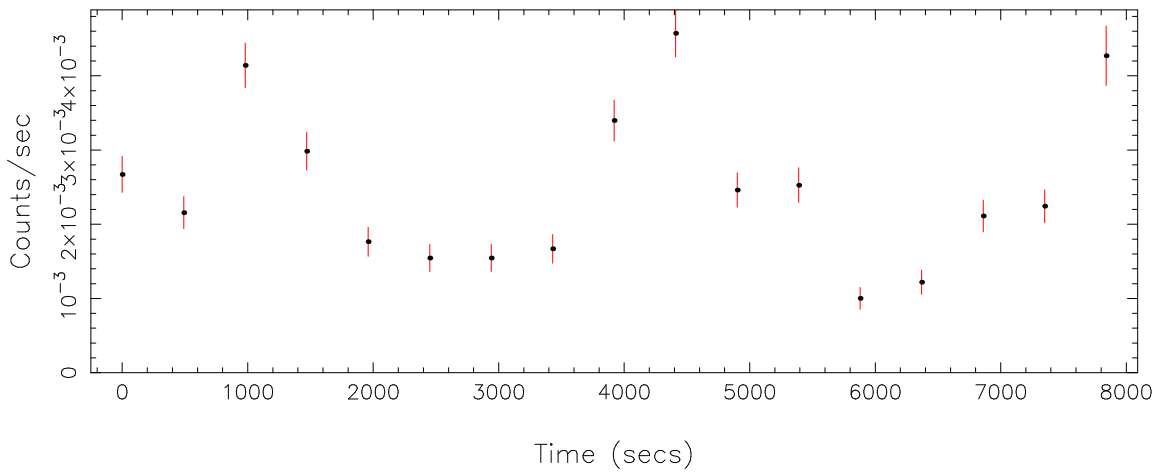

Filename: product/P0801271501M2S002SRCTSR8002.FIT
 Obs. ID: 0801271501 (1RXSJ052246.)
 Exp ID: M2S002
 Source no.: 2
 Source RA_corr: 5:22:48.25 (J2000)
 Source Dec_corr: 2:48:3.3 (J2000)
 Time series bin size: 490 secs
 Plotted bin size: 490 secs
 Time series start (MJD): 58176.5799450

Background subtracted time series

Mean Rate= 0.01390498

Background time series

Mean Rate= 2.48745×10^{-3}

GTI time series (histogram) and fractional exposure values (blue points)