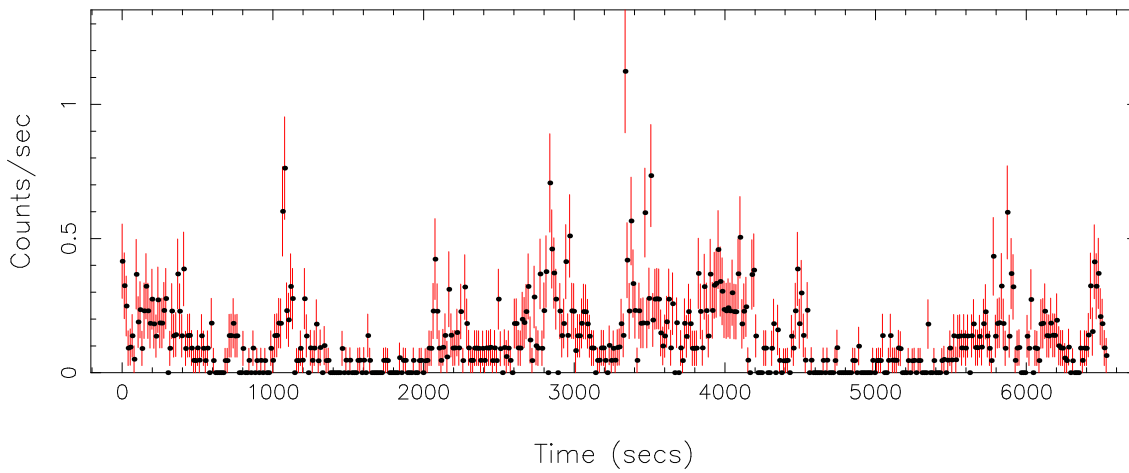

Plotted bin size: 13.1400003 secs

Time series start (MJD): 58176.5926735

Background subtracted time series

Mean Rate= 0.41552

Background time series

Mean Rate= 0.12375588

GTI time series (histogram) and fractional exposure values (blue points)