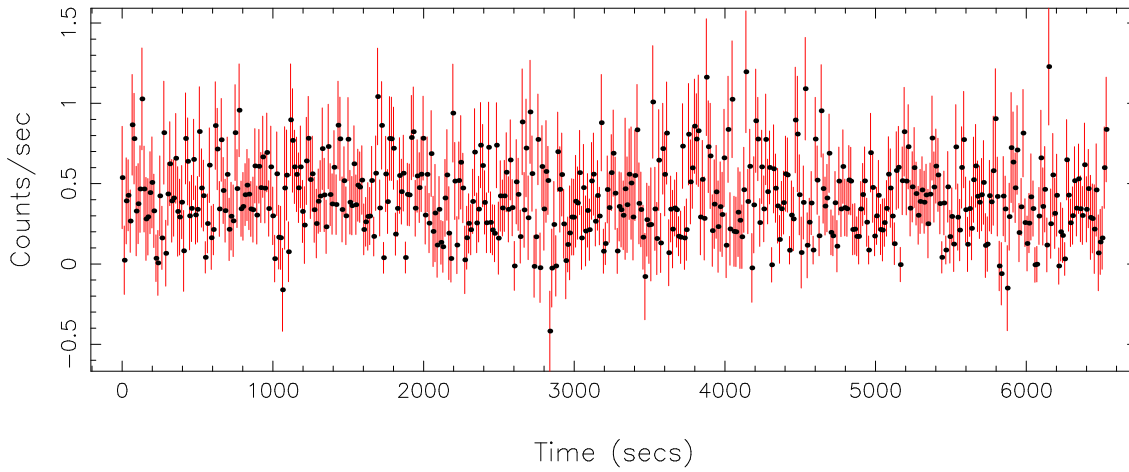

Filename: product/P0801271501PNS003SRCTSR8001.FIT

Obs. ID: 0801271501 (1RXSJ052246.)

Exp ID: PNS003

Source no.: 1

Source RA_corr: 5:22:45.73 (J2000)

Source Dec_corr: 2:47:46.3 (J2000)

Time series bin size: 1.46 secs

Plotted bin size: 13.1400003 secs

Time series start (MJD): 58176.5926735

Background subtracted time series

Mean Rate= 0.41552

Background time series

Mean Rate= 0.12375588

GTI time series (histogram) and fractional exposure values (blue points)