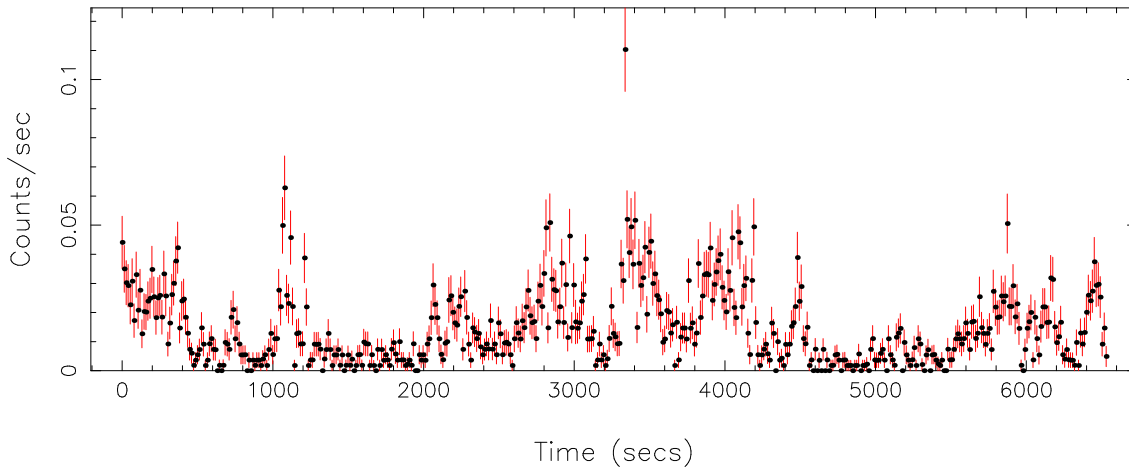

Plotted bin size: 13.1400003 secs

Time series start (MJD): 58176.5926735

Background subtracted time series

Mean Rate= 0.03714381

Background time series

Mean Rate= 0.0143647

GTI time series (histogram) and fractional exposure values (blue points)