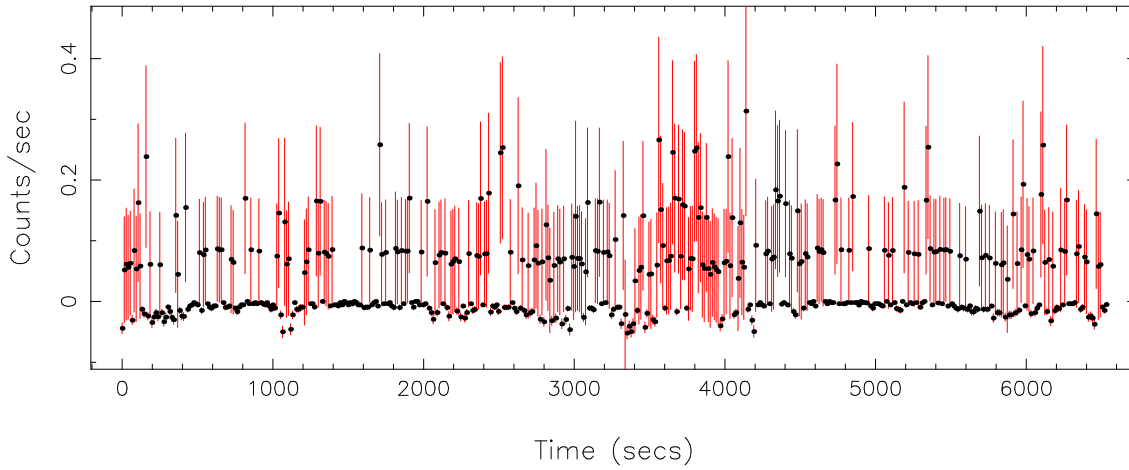

Filename: product/P0801271501PNS003SRCTSR8002.FIT

Obs. ID: 0801271501 (1RXSJ052246.)

Exp ID: PNS003

Source no.: 2

Source RA_corr: 5:22:48.25 (J2000)

Source Dec_corr: 2:48:3.3 (J2000)

Time series bin size: 1.46 secs

Plotted bin size: 13.1400003 secs

Time series start (MJD): 58176.5926735

Background subtracted time series

Mean Rate= 0.03714381

Background time series

Mean Rate= 0.0143647

GTI time series (histogram) and fractional exposure values (blue points)