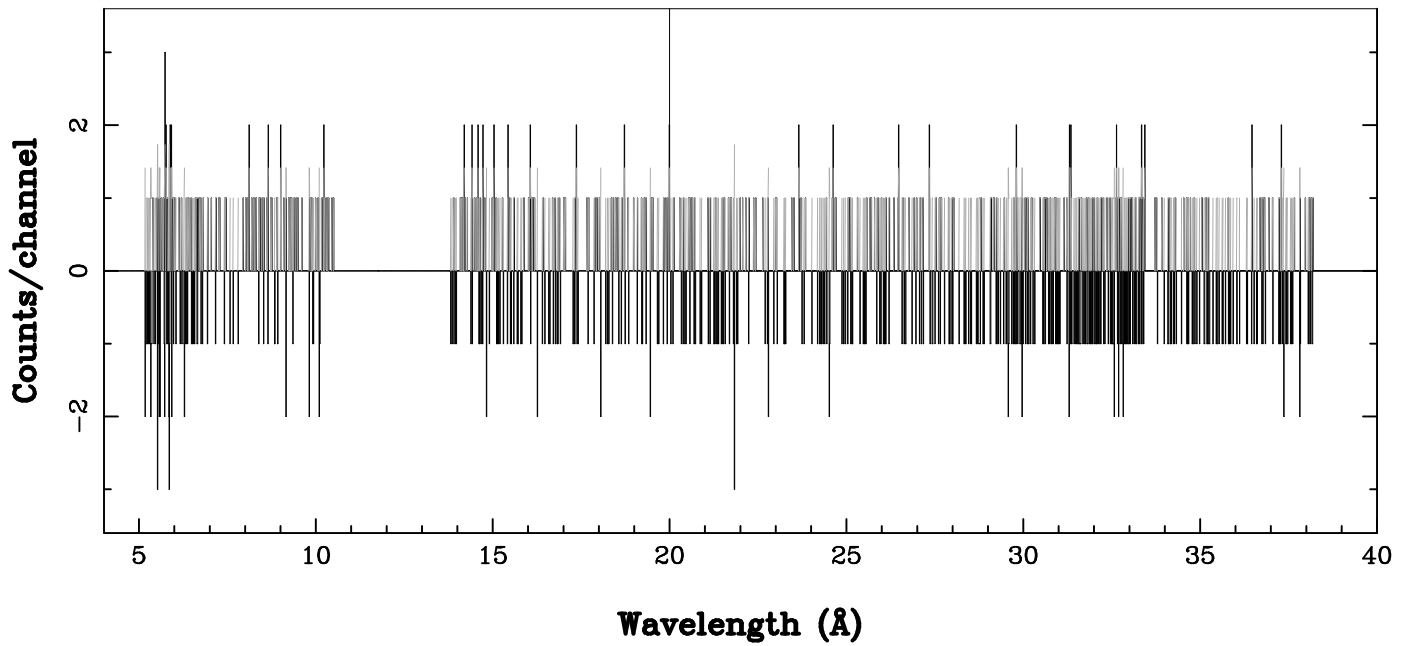

XMM - RGS1 - OBJECT: 1RXSJ052246.2+02474 - RA: 80.69026 - DEC: 2.79581 DATE-OBS 2018-02-27T13:49:13
OBS-ID: 0801271501 - EXP-ID: Indef - Exp. Time: 8326.5615234375 DATE-END 2018-02-27T16:09:32
Key: - data - errors

SOURCE ID: 3 - SPECTRUM ORDER: 1
EPIC00001

NET SPECTRUM, No rebinning

SOURCE ID: 3 - SPECTRUM ORDER: 2
EPIC00001

NET SPECTRUM, No rebinning