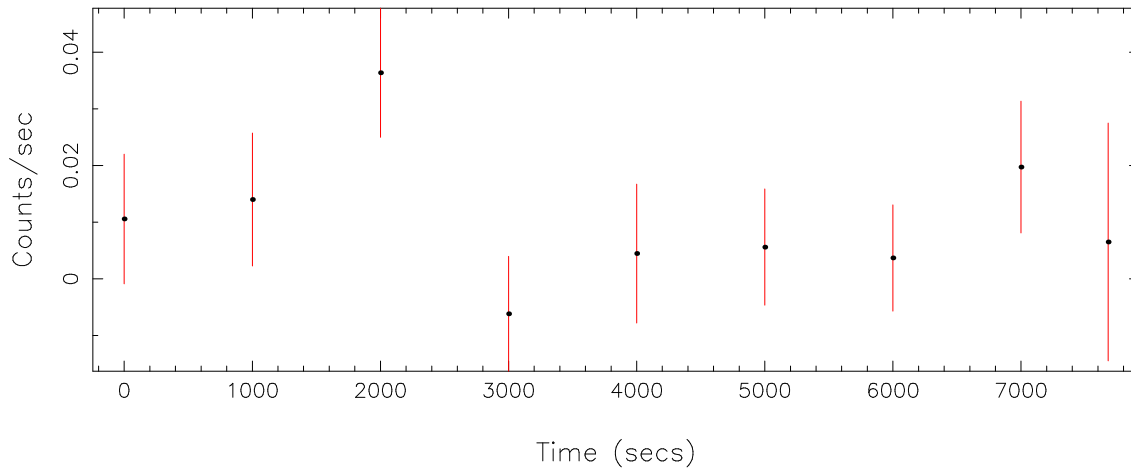

Filename: product/P0801271501R1S004SRCTSR0003.FIT

Obs. ID: 0801271501 (1RXSJ052246.)

Exp ID: RGS1004

Source no.: 3

Source RA_corr: 5:22:45.66 (J2000)

Source Dec_corr: 2:47:44.9 (J2000)

Time series bin size: 1000 secs

Plotted bin size: 1000 secs

Time series start (MJD): 58176.5829326

Background subtracted time series

Mean Rate= 0.01053208

Background time series

Mean Rate= 0.06852433

GTI time series (histogram) and fractional exposure values (blue points)