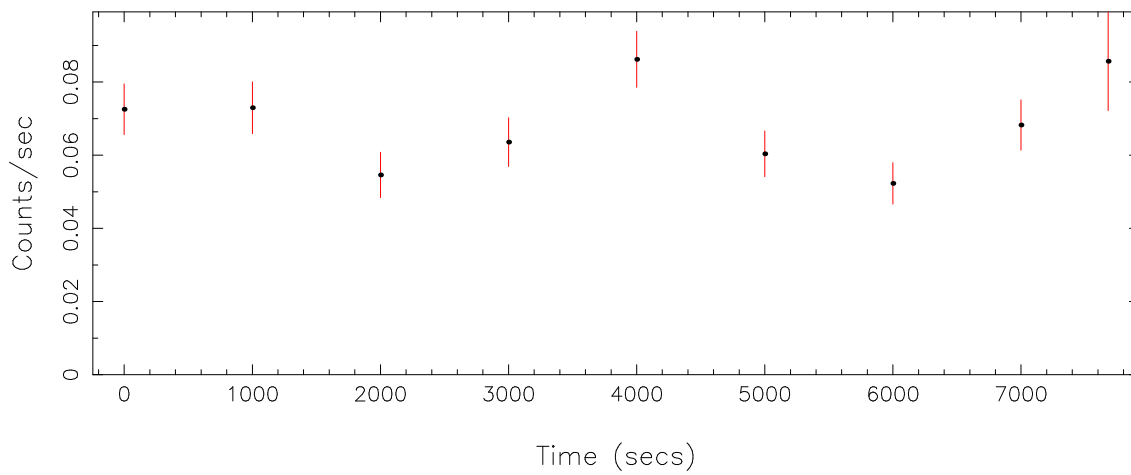

Plotted bin size: 1000 secs

Time series start (MJD): 58176.5829326

Background subtracted time series

Mean Rate= 0.01053208

Background time series

Mean Rate= 0.06852433

GTI time series (histogram) and fractional exposure values (blue points)