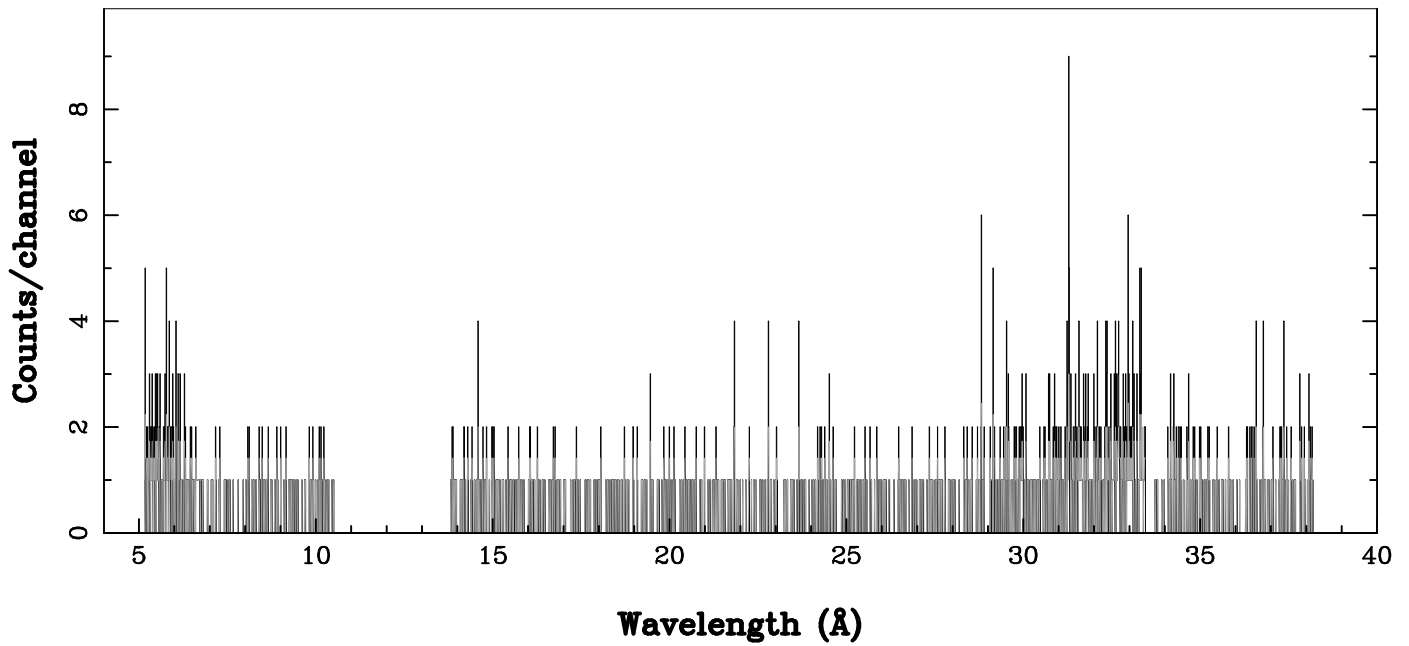

XMM - RGS1 - OBJECT: 1RXSJ052246.2+02474 - RA: 80.69026 - DEC: 2.79581 RATE-OBS 2018-02-27T13:49:13
OBS-ID: 0801271501 - EXP-ID: Indef - Exp. Time: 8326.5615234375 DATE-END 2018-02-27T16:09:32
Key: - data - errors

SOURCE ID: 16 - SPECTRUM ORDER: 1 SRC+BKG SPECTRUM, No rebinning
WHOLE_FIELD

SOURCE ID: 16 - SPECTRUM ORDER: 2 SRC+BKG SPECTRUM, No rebinning
WHOLE_FIELD