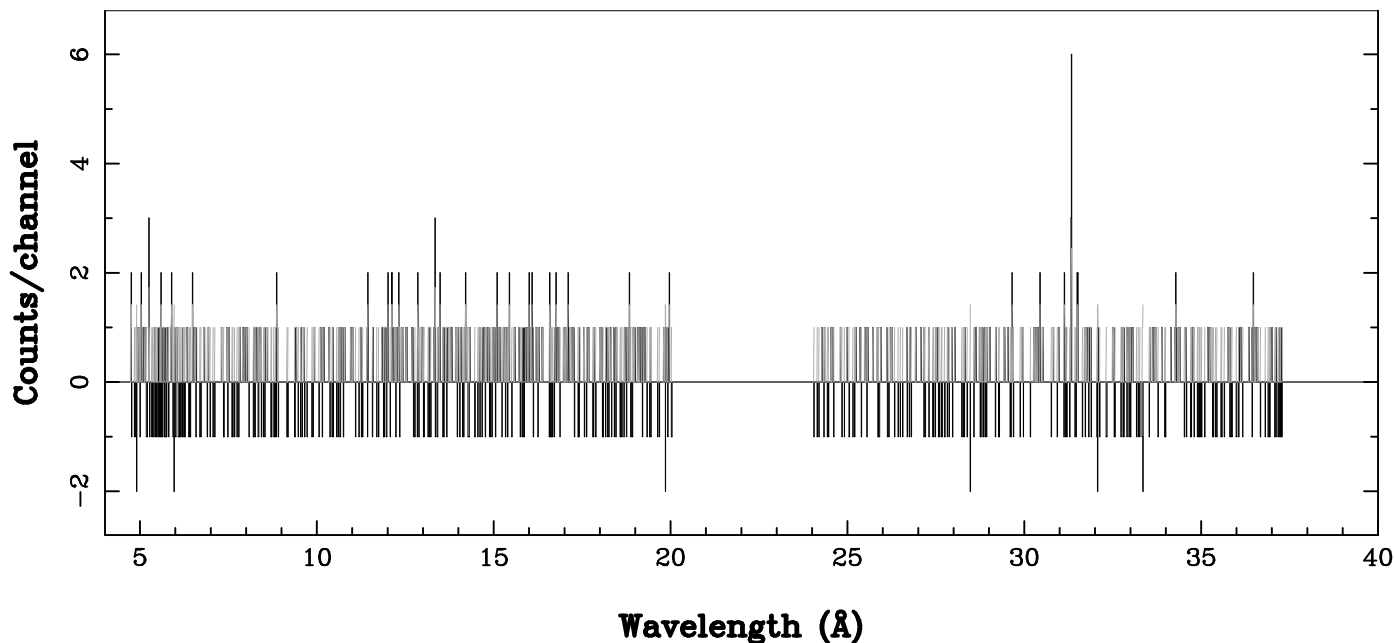

XMM - RGS2 - OBJECT: 1RXSJ052246.2+02474 - RA: 80.69026 - DEC: 2.79581 RATE-OBS 2018-02-27T13:49:21  
OBS-ID: 0801271501 - EXP-ID: Indef - Exp. Time: 8292.65625 DATE-END 2018-02-27T16:09:28  
Key: - data - errors

SOURCE ID: 3 - SPECTRUM ORDER: 1  
EPIC00001

NET SPECTRUM, No rebinning

SOURCE ID: 3 - SPECTRUM ORDER: 2  
EPIC00001

NET SPECTRUM, No rebinning