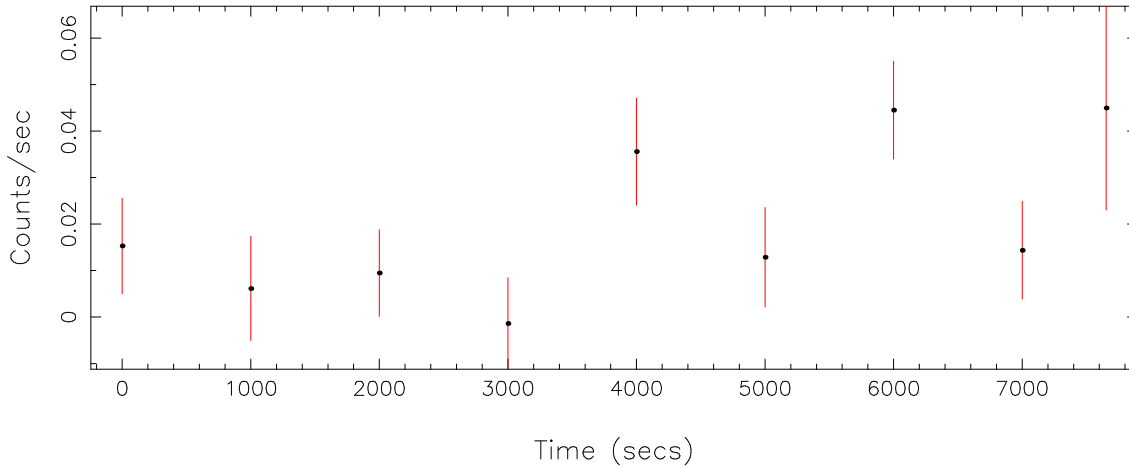

Filename: product/P0801271501R2S005SRCTSR0003.FIT

Obs. ID: 0801271501 (1RXSJ052246.)

Exp ID: RGS2005

Source no.: 3

Source RA_corr: 5:22:45.66 (J2000)

Source Dec_corr: 2:47:44.9 (J2000)

Time series bin size: 1000 secs

Plotted bin size: 1000 secs

Time series start (MJD): 58176.5835469

Background subtracted time series

Mean Rate= 0.02020072

Background time series

Mean Rate= 0.05627869

GTI time series (histogram) and fractional exposure values (blue points)