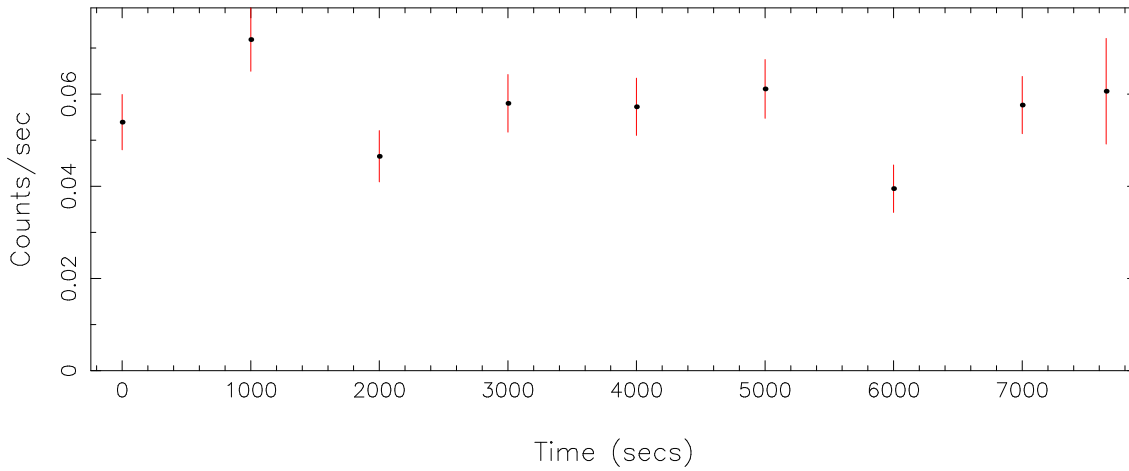

Plotted bin size: 1000 secs

Time series start (MJD): 58176.5835469

Background subtracted time series

Mean Rate= 0.02020072

Background time series

Mean Rate= 0.05627869

GTI time series (histogram) and fractional exposure values (blue points)