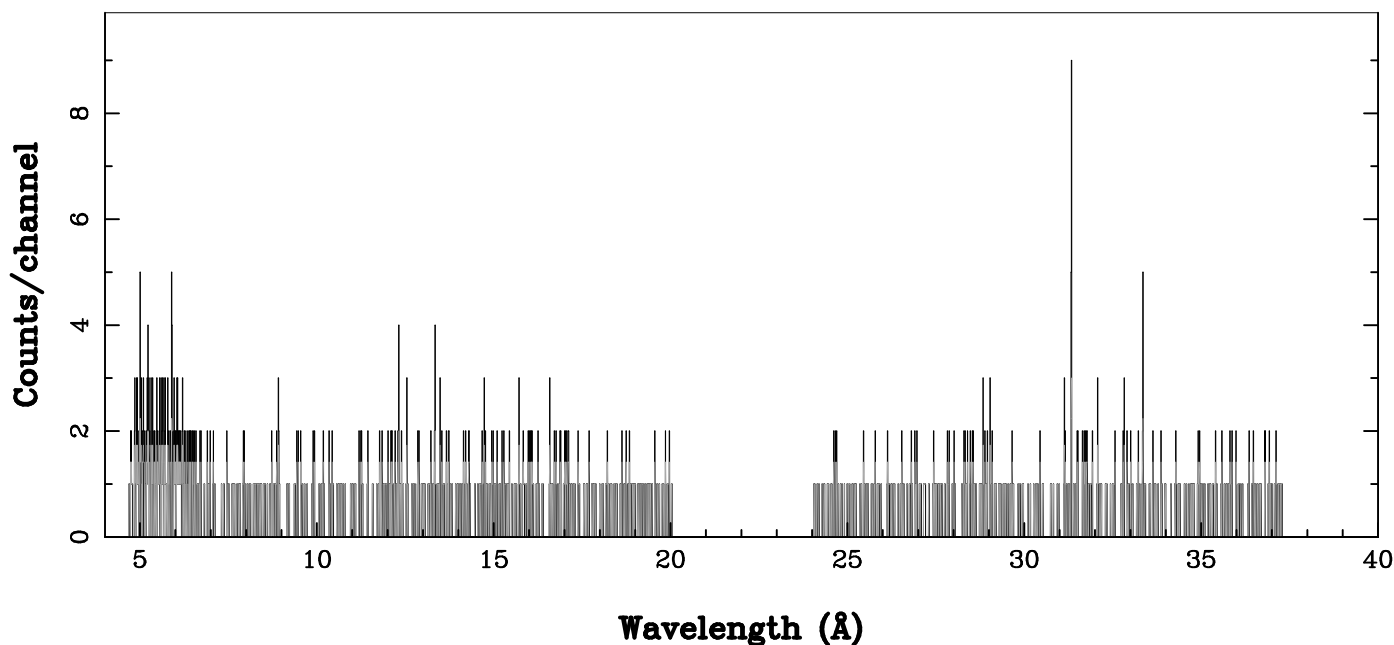

XMM - RGS2 - OBJECT: 1RXSJ052246.2+02474 - RA: 80.69026 - DEC: 2.79581 DATE-OBS 2018-02-27T13:49:21
OBS-ID: 0801271501 - EXP-ID: Indef - Exp. Time: 8292.65625 DATE-END 2018-02-27T16:09:28
Key: - data - errors

SOURCE ID: 16 - SPECTRUM ORDER: 1 SRC+BKG SPECTRUM, No rebinning
WHOLE_FIELD

SOURCE ID: 16 - SPECTRUM ORDER: 2 SRC+BKG SPECTRUM, No rebinning
WHOLE_FIELD