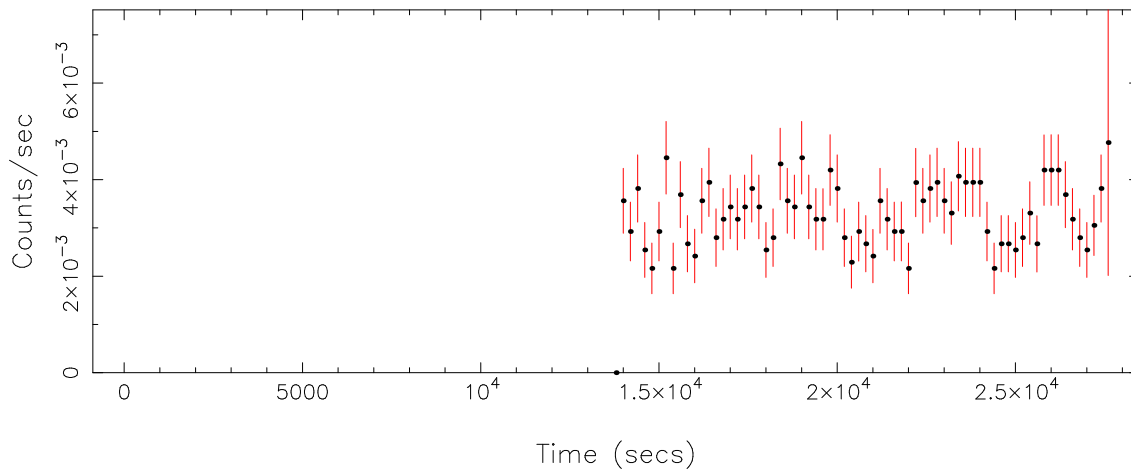

Plotted bin size: 200 secs

Time series start (MJD): 58364.0492171

Background subtracted time series

Mean Rate= 0.02924707

Background time series

Mean Rate= 3.24512x10<sup>-3</sup>

GTI time series (histogram) and fractional exposure values (blue points)