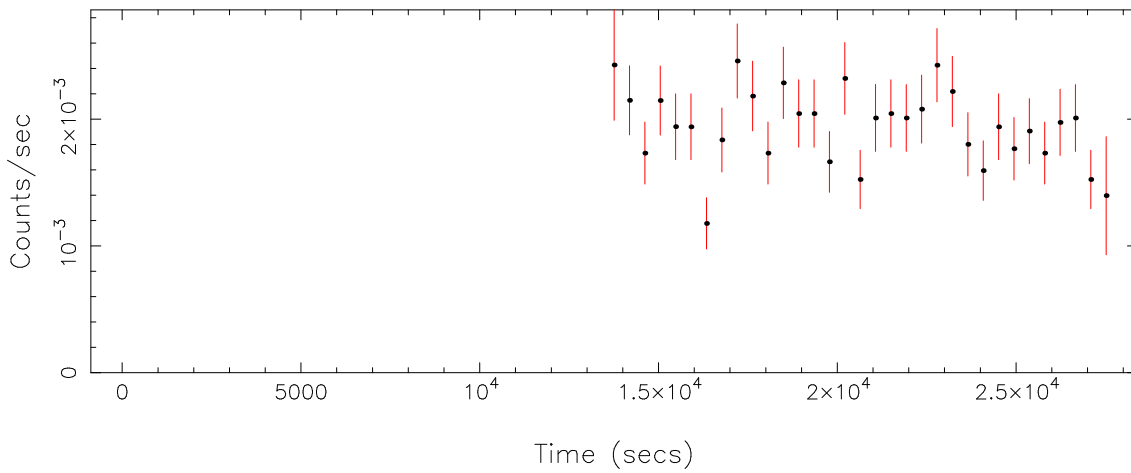

Filename: product/P0801682501M1S001SRCTSR8002.FIT
 Obs. ID: 0801682501 (GCL South)
 Exp ID: M1S001
 Source no.: 2
 Source RA_corr: 17:51:56.09 (J2000)
 Source Dec_corr: -29:23:11.0 (J2000)
 Time series bin size: 430 secs
 Plotted bin size: 430 secs
 Time series start (MJD): 58364.0505482

Background subtracted time series

Mean Rate= 9.12937×10^{-3}

Background time series

Mean Rate= 1.94109×10^{-3}

GTI time series (histogram) and fractional exposure values (blue points)