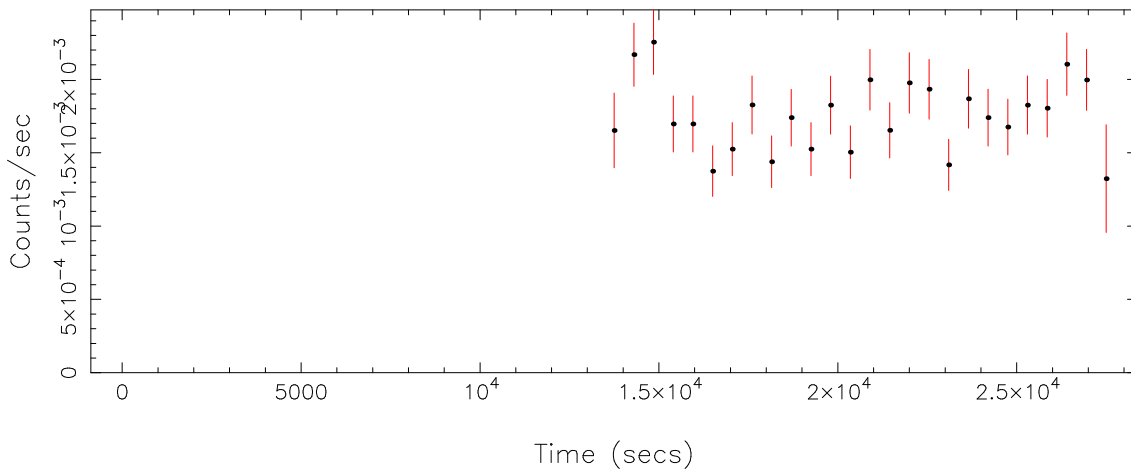

Plotted bin size: 550 secs

Time series start (MJD): 58364.0512426

Background subtracted time series

Mean Rate= 6.60315×10^{-3}

Background time series

Mean Rate= 1.75137×10^{-3}

GTI time series (histogram) and fractional exposure values (blue points)