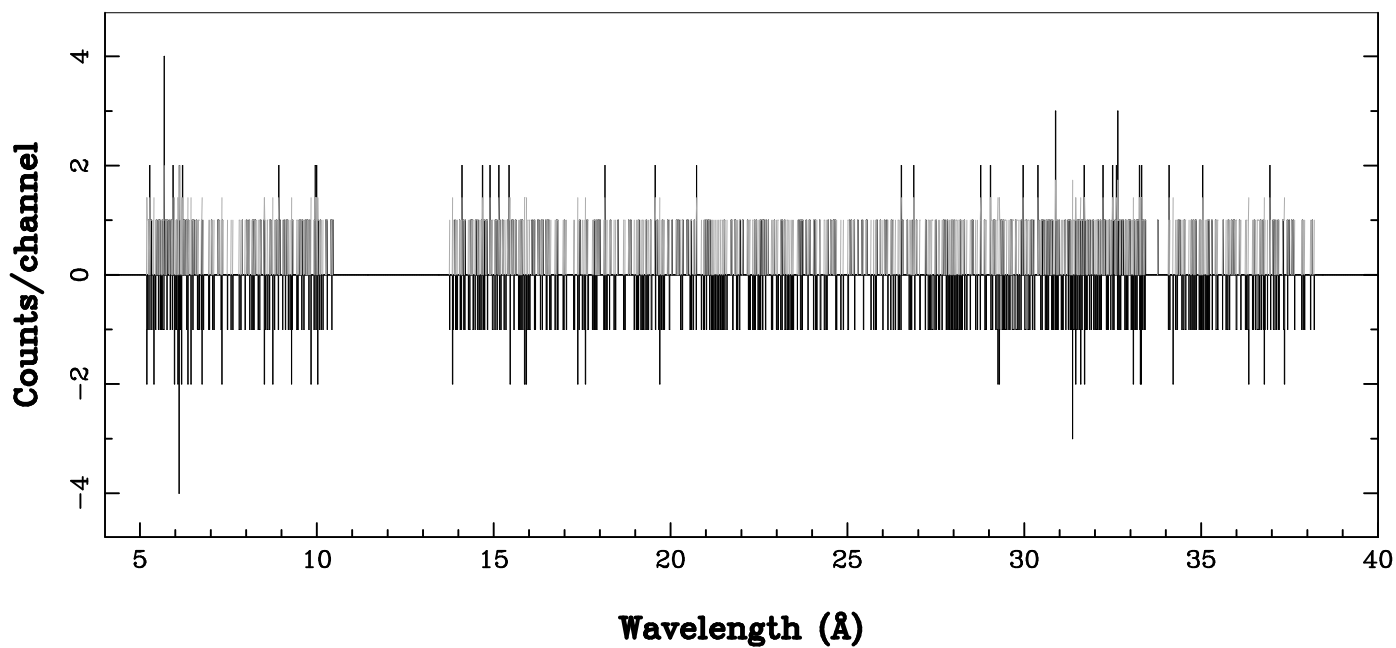

XMM - RGS1 - OBJECT: GCL South - RA: 268.0970 - DEC: -29.4061
OBS-ID: 0801682501 - EXP-ID: Indef - Exp. Time: 13831.201171875
Key: - data - errors

DATE-OBS 2018-09-03T01:07:26
DATE-END 2018-09-03T08:52:41

SOURCE ID: 1 - SPECTRUM ORDER: 1
PROPOSAL

NET SPECTRUM, No rebinning

SOURCE ID: 1 - SPECTRUM ORDER: 2
PROPOSAL

NET SPECTRUM, No rebinning