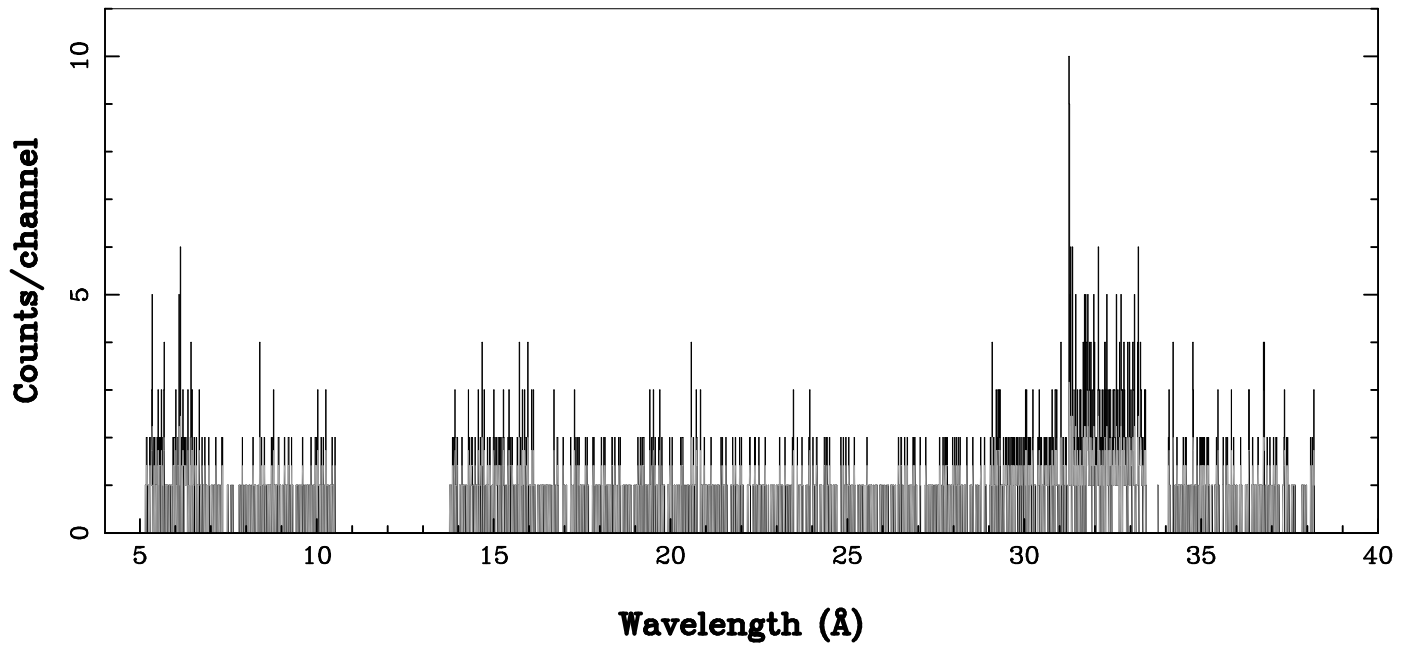

XMM - RGS1 - OBJECT: GCL South - RA: 268.0970 - DEC: -29.4061
OBS-ID: 0801682501 - EXP-ID: Indef - Exp. Time: 13831.201171875
Key: - data - errors

DATE-OBS 2018-09-03T01:07:26
DATE-END 2018-09-03T08:52:41

SOURCE ID: 51 - SPECTRUM ORDER: 1
WHOLE_FIELD

SRC+BKG SPECTRUM, No rebinning

SOURCE ID: 51 - SPECTRUM ORDER: 2
WHOLE_FIELD

SRC+BKG SPECTRUM, No rebinning