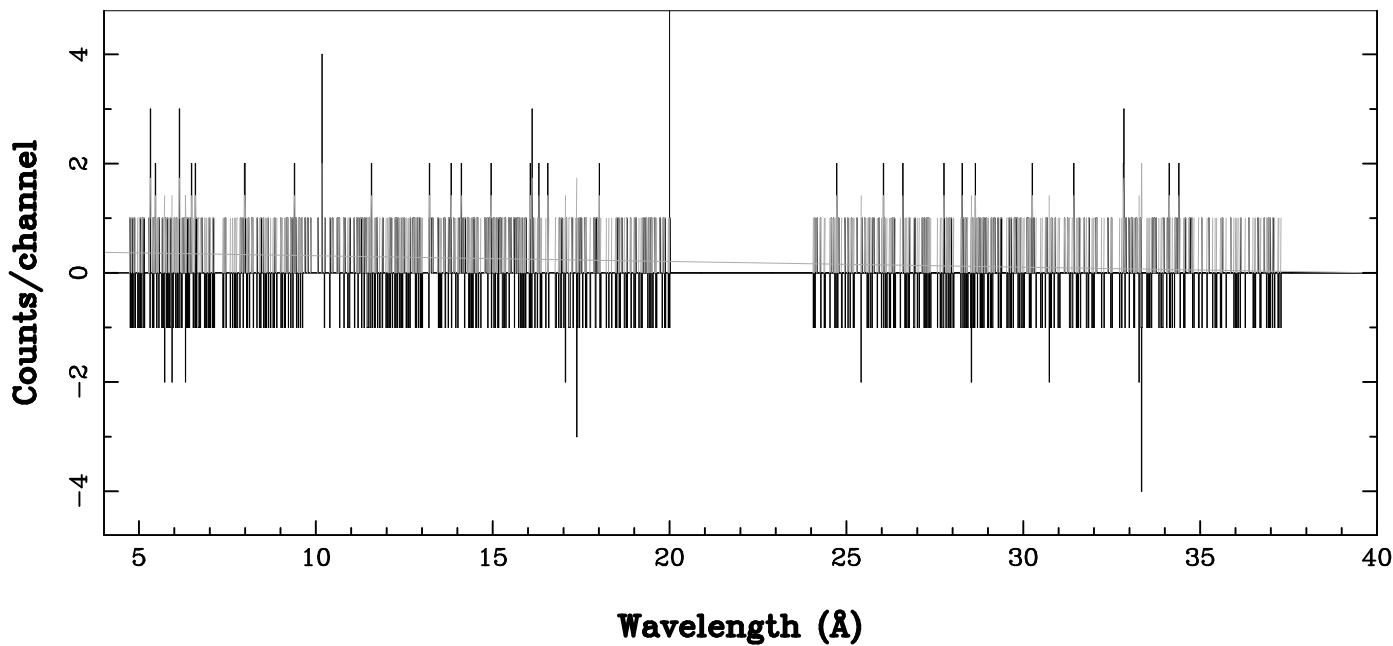

XMM - RGS2 - OBJECT: GCL South - RA: 268.0970 - DEC: -29.4061  
OBS-ID: 0801682501 - EXP-ID: Indef - Exp. Time: 13863.400390625  
Key: - data - errors

DATE-OBS 2018-09-03T01:07:34  
DATE-END 2018-09-03T08:52:40

SOURCE ID: 1 - SPECTRUM ORDER: 1  
PROPOSAL

NET SPECTRUM, No rebinning

SOURCE ID: 1 - SPECTRUM ORDER: 2  
PROPOSAL

NET SPECTRUM, No rebinning