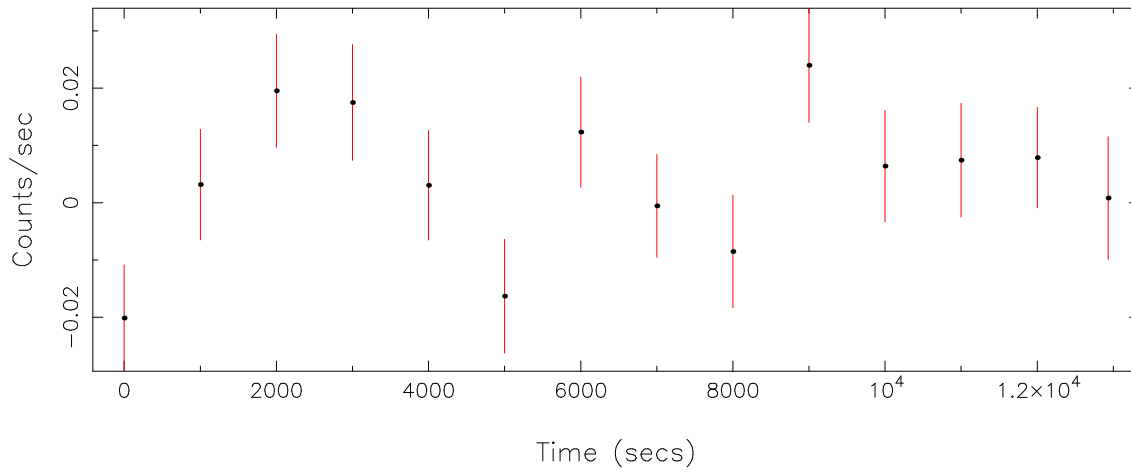

Filename: product/P0801682501R2S005SRCTSR0001.FIT

Obs. ID: 0801682501 (GCL South)

Exp ID: RGS2005

Source no.: 1

Source RA\_corr: 17:52:23.29 (J2000)

Source Dec\_corr: -29:24:21.9 (J2000)

Time series bin size: 1000 secs

Plotted bin size: 1000 secs

Time series start (MJD): 58364.2158819

Background subtracted time series

Mean Rate=  $4.03899 \times 10^{-3}$

Background time series

Mean Rate= 0.05328088

GTI time series (histogram) and fractional exposure values (blue points)