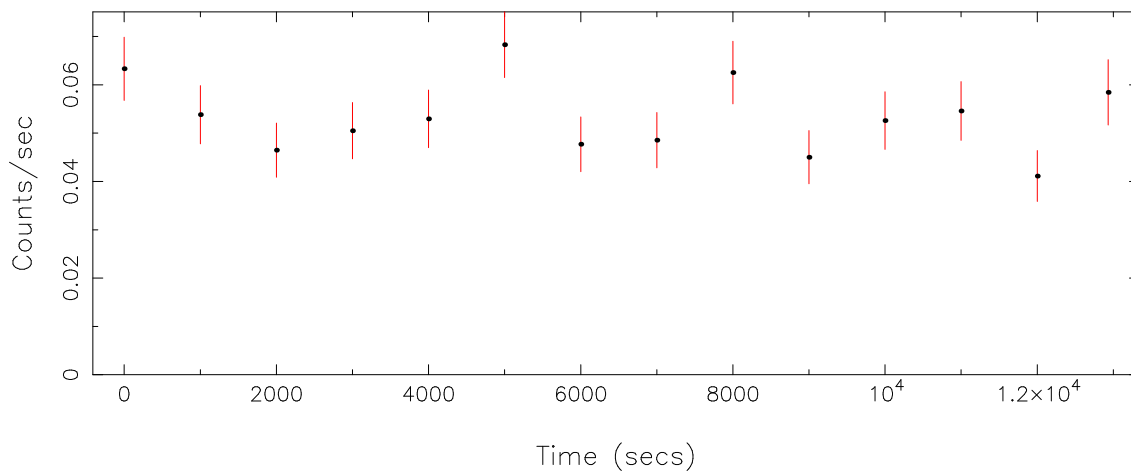

Filename: product/P0801682501R2S005SRCTSR0001.FIT

Obs. ID: 0801682501 (GCL South)

Exp ID: RGS2005

Source no.: 1

Source RA\_corr: 17:52:23.29 (J2000)

Source Dec\_corr: -29:24:21.9 (J2000)

Time series bin size: 1000 secs

Plotted bin size: 1000 secs

Time series start (MJD): 58364.2158819

Background subtracted time series

Mean Rate=  $4.03899 \times 10^{-3}$

Background time series

Mean Rate= 0.05328088

GTI time series (histogram) and fractional exposure values (blue points)