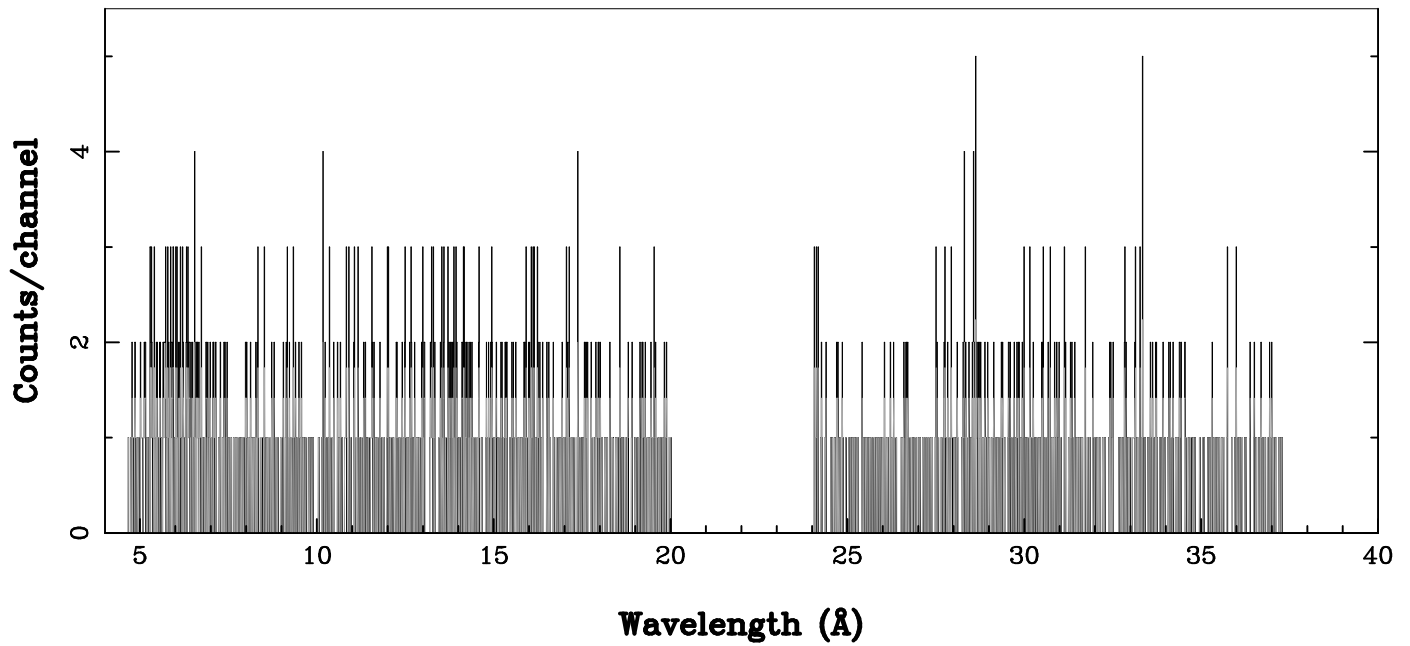

XMM - RGS2 - OBJECT: GCL South - RA: 268.0970 - DEC: -29.4061
OBS-ID: 0801682501 - EXP-ID: Indef - Exp. Time: 13863.400390625
Key: - data - errors

DATE-OBS 2018-09-03T01:07:34
DATE-END 2018-09-03T08:52:40

SOURCE ID: 51 - SPECTRUM ORDER: 1
WHOLE_FIELD

SRC+BKG SPECTRUM, No rebinning

SOURCE ID: 51 - SPECTRUM ORDER: 2
WHOLE_FIELD

SRC+BKG SPECTRUM, No rebinning