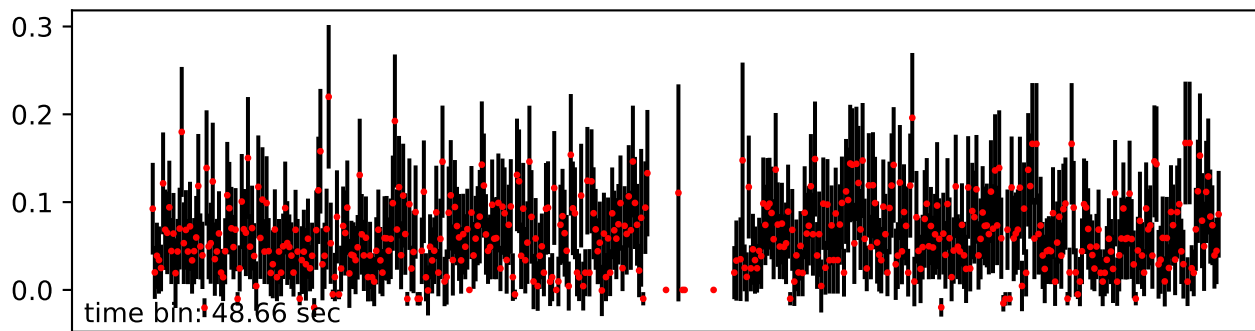

# Merged TimeSeries

OBS\_ID: 0803950301

EPIC SRCNUM: 1

RA,Dec: 14h26m56.1292s +60d25m51.4122s

EPN

EMOS1

EMOS2

RGS1+RGS2