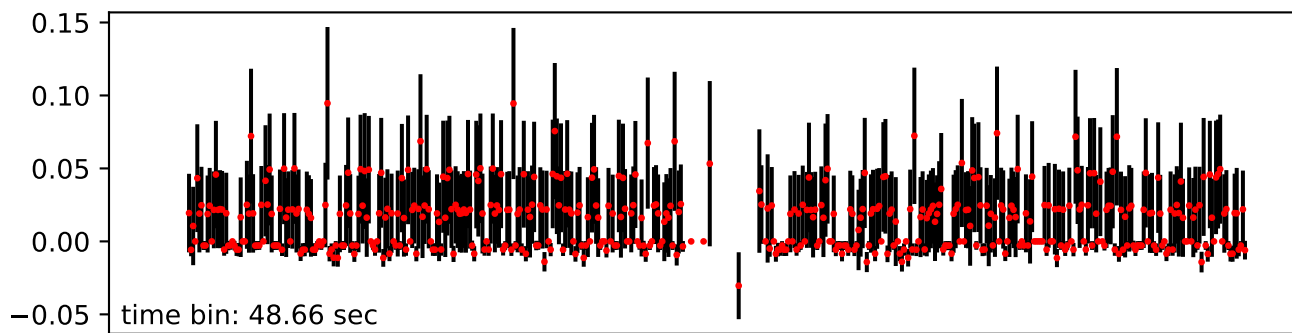

# Merged TimeSeries

OBS\_ID: 0803950301

EPIC SRCNUM: 6

RA,Dec: 14h26m16.8893s +60d15m54.1709s

EPN

EMOS1

EMOS2

RGS1+RGS2