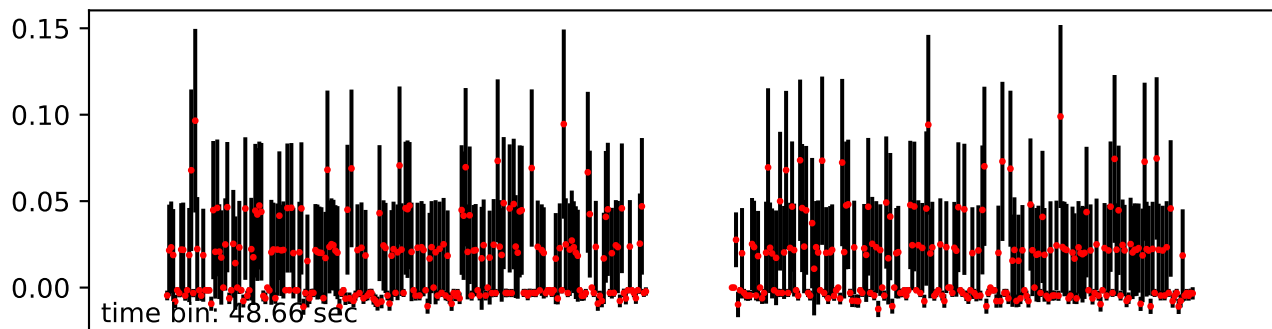

# Merged TimeSeries

OBS\_ID: 0803950301

EPIC SRCNUM: 7

RA,Dec: 14h27m03.9281s +60d34m50.2495s

EPN

EMOS1

EMOS2

RGS1+RGS2