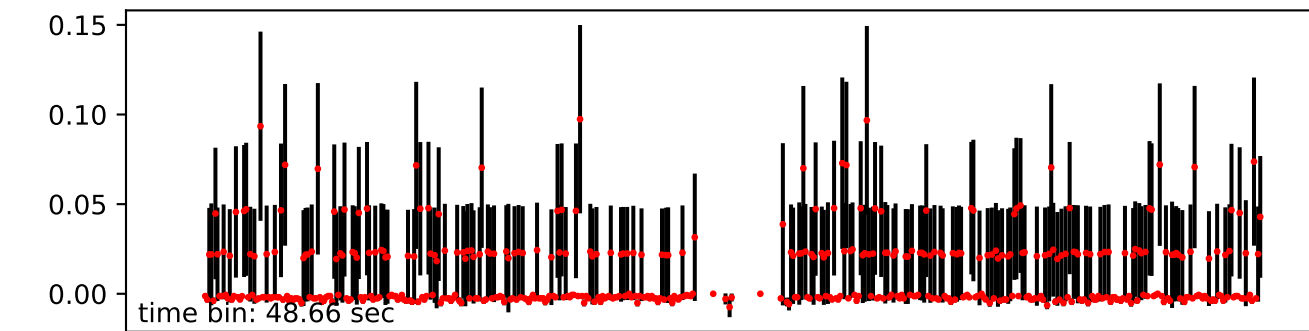

Merged TimeSeries

OBS_ID: 0803950301

EPIC SRCNUM: 8

RA,Dec: 14h26m03.4374s +60d27m59.6305s

EPN

EMOS1

EMOS2

RGS1+RGS2