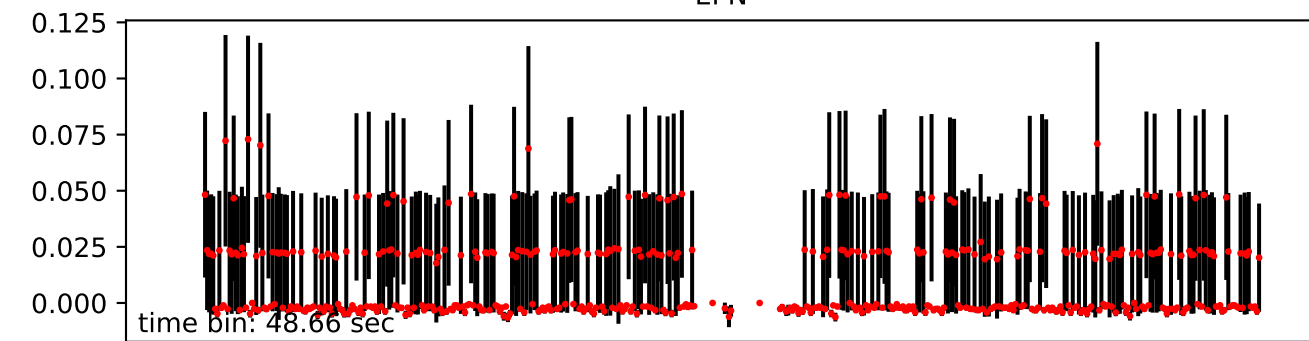

Merged TimeSeries

OBS_ID: 0803950301

EPIC SRCNUM: 9

RA,Dec: 14h26m11.6555s +60d31m17.744s

EPN

EMOS1

EMOS2

RGS1+RGS2