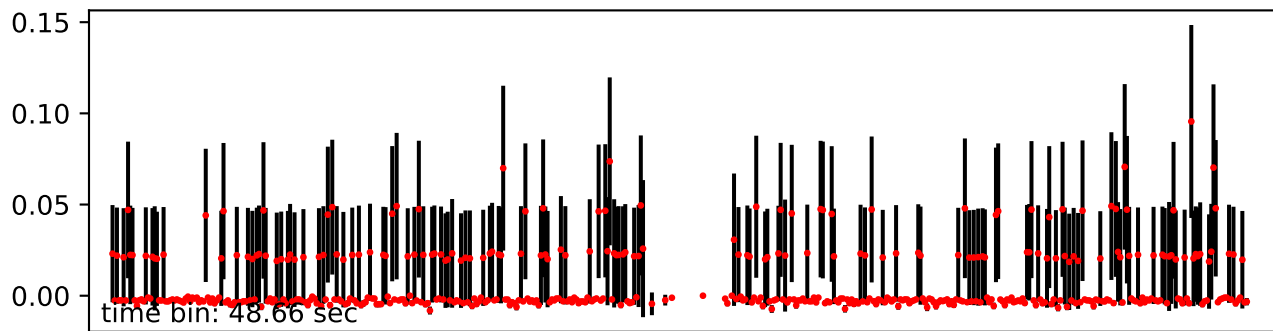

# Merged TimeSeries

OBS\_ID: 0803950301

EPIC SRCNUM: 11

RA,Dec: 14h27m02.5914s +60d15m16.6148s

EPN

EMOS1

EMOS2

RGS1+RGS2