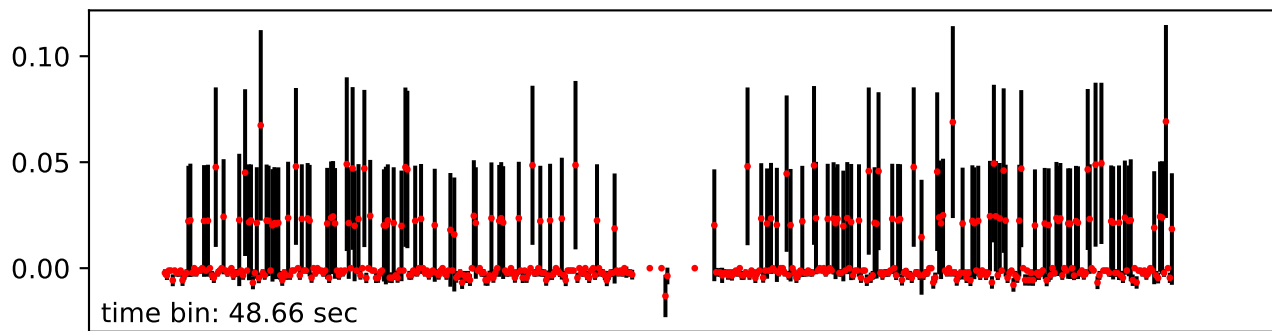

Merged TimeSeries

OBS_ID: 0803950301

EPIC SRCNUM: 14

RA,Dec: 14h26m23.5023s +60d30m22.043s

EPN

EMOS1

EMOS2

RGS1+RGS2