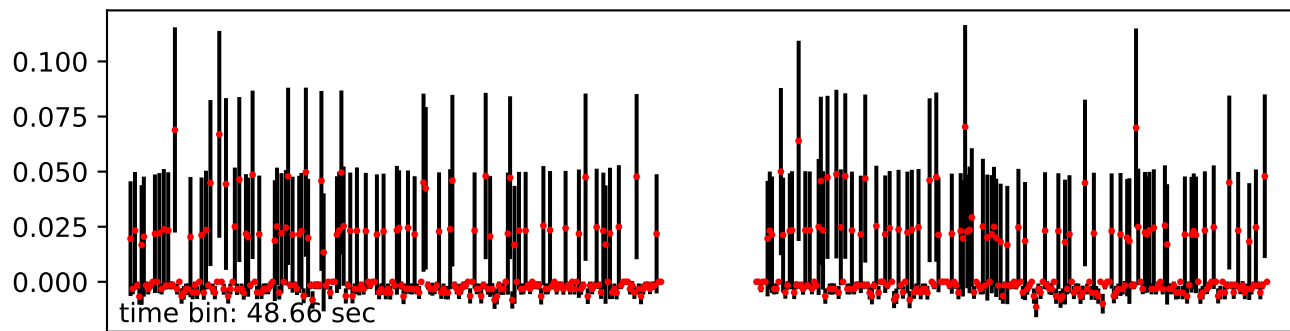

Merged TimeSeries

OBS_ID: 0803950301

EPIC SRCNUM: 15

RA,Dec: 14h28m07.435s +60d27m42.7182s

EPN

EMOS1

EMOS2

RGS1+RGS2