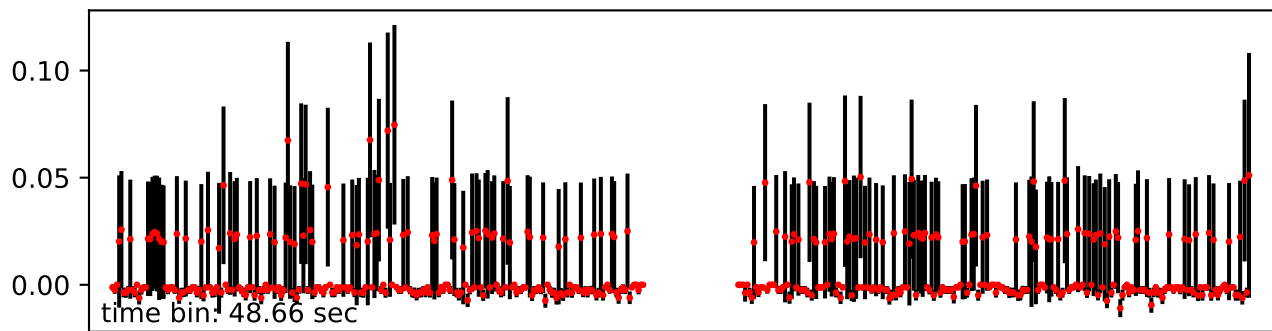

Merged TimeSeries

OBS_ID: 0803950301

EPIC SRCNUM: 16

RA,Dec: 14h27m32.6761s +60d32m09.7898s

EPN

EMOS1

EMOS2

RGS1+RGS2