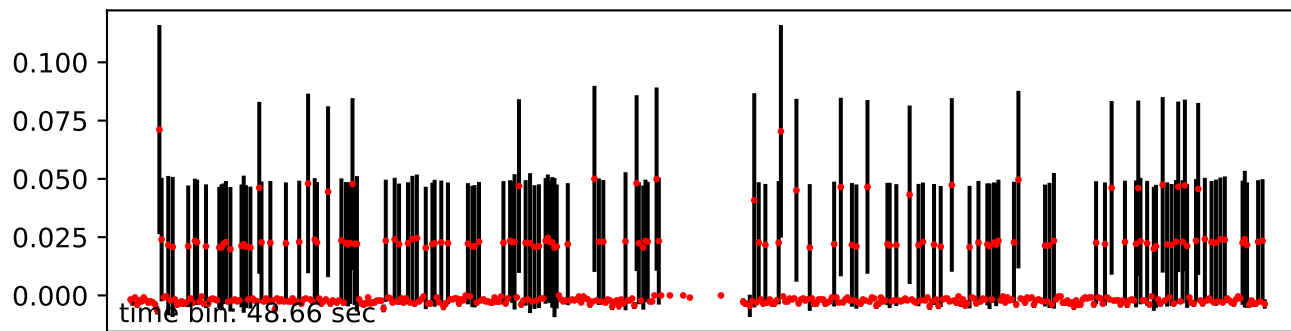

Merged TimeSeries

OBS_ID: 0803950301

EPIC SRCNUM: 17

RA,Dec: 14h26m24.6383s +60d13m35.679s

EPN

EMOS1

EMOS2

RGS1+RGS2