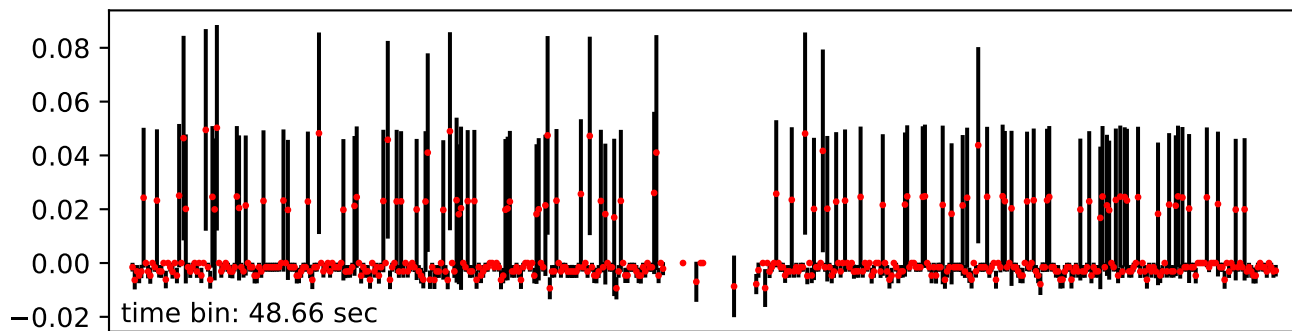

Merged TimeSeries

OBS_ID: 0803950301

EPIC SRCNUM: 18

RA,Dec: 14h26m06.1395s +60d34m04.2937s

EPN

EMOS1

EMOS2

RGS1+RGS2