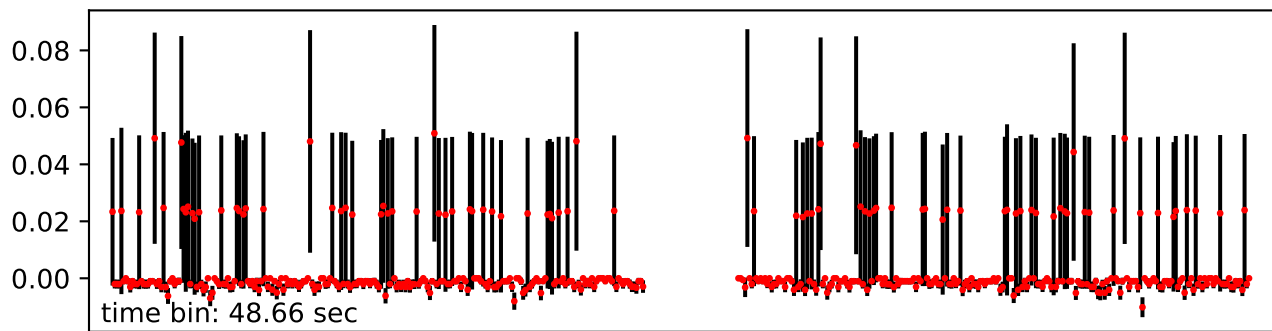

Merged TimeSeries

OBS_ID: 0803950301

EPIC SRCNUM: 19

RA,Dec: 14h28m26.4512s +60d28m27.3737s

EPN

EMOS1

EMOS2

RGS1+RGS2